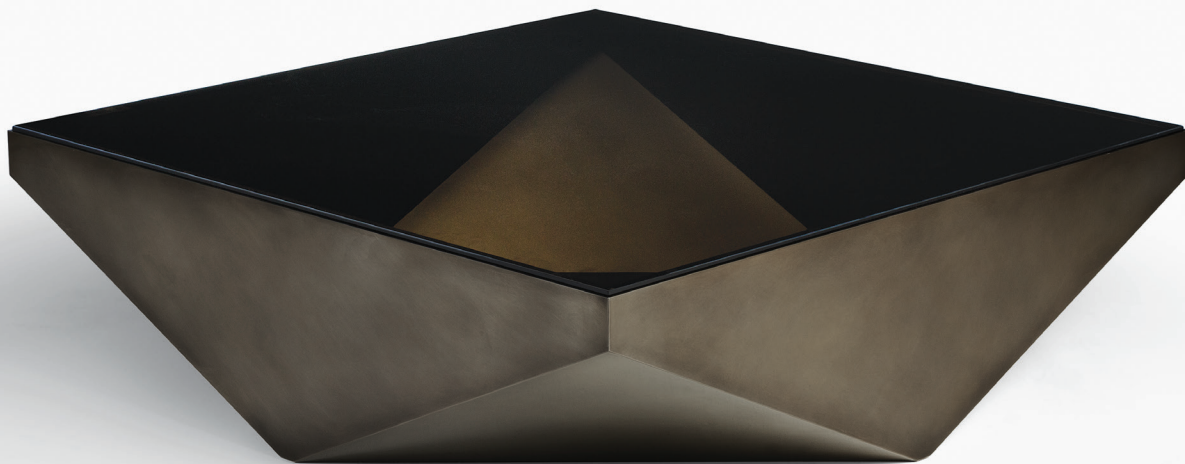

HOLLY HUNT STUDIO

FORMATION COCKTAIL TABLE

FORMATION COCKTAIL TABLE

FOØ-CT
DESIGN STEVEN HAULENBEEK

SIZE 1

WIDTH:	54"	137 CM
DEPTH:	54"	137 CM
HEIGHT:	16"	41 CM

SIZE 2

WIDTH:	58"	147 CM
DEPTH:	36"	91 CM
HEIGHT:	16"	41 CM