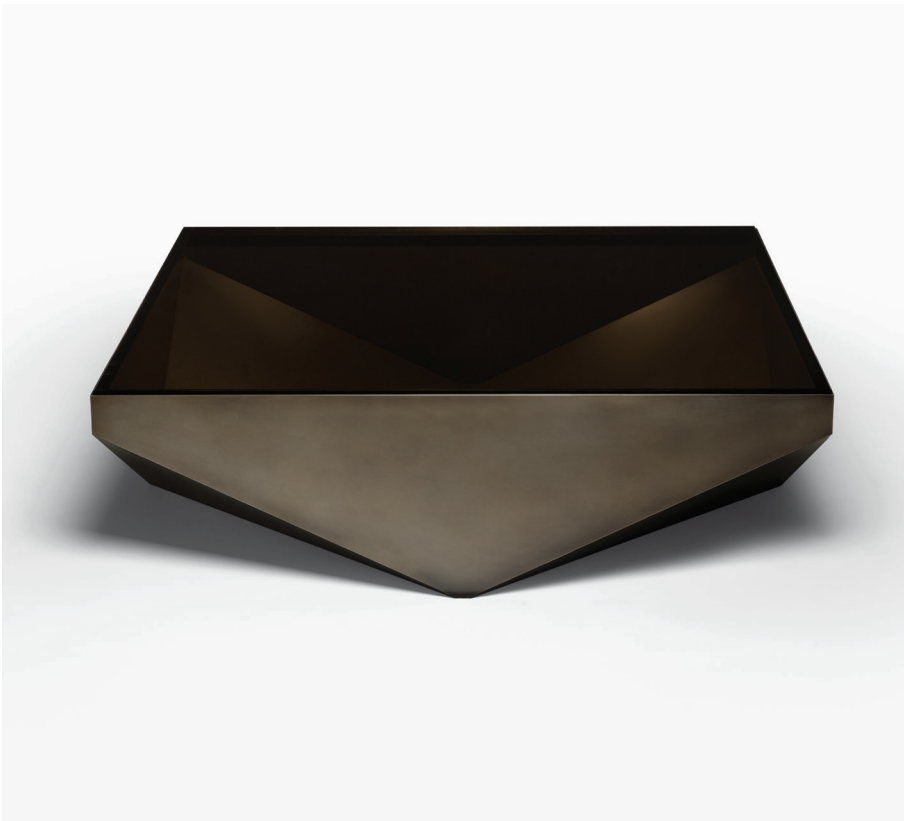

HOLLY HUNT STUDIO

FORMATION COCKTAIL TABLE

FORMATION COCKTAIL TABLE

FOØ-CT
DESIGN STEVEN HAULENBEEK

SIZE 1

WIDTH:	54"	137 CM
DEPTH:	54"	137 CM
HEIGHT:	16"	41 CM

SIZE 2

WIDTH:	58"	147 CM
DEPTH:	36"	91 CM
HEIGHT:	16"	41 CM