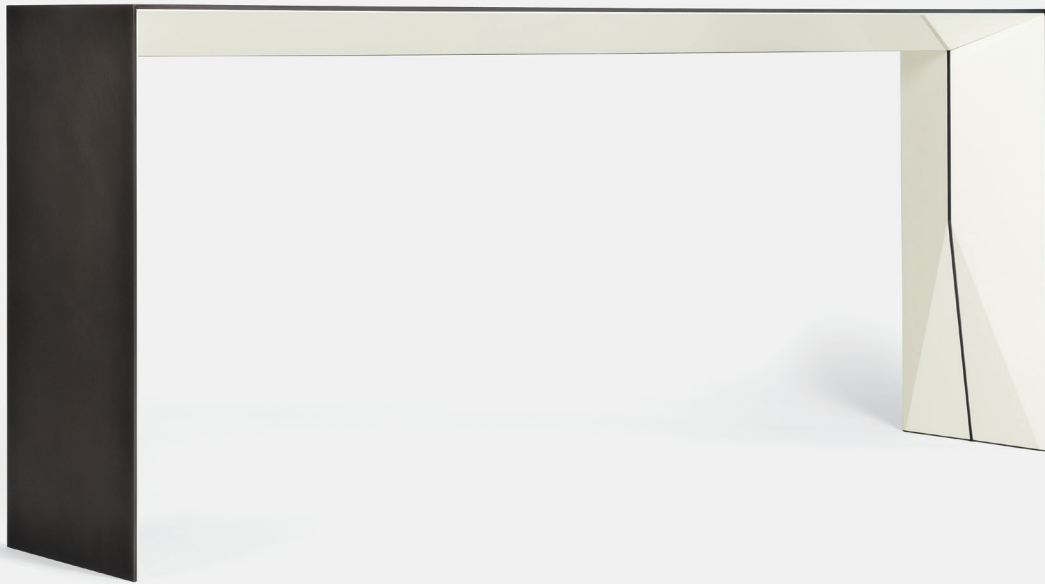

HOLLY HUNT STUDIO

BRIMSTONE CONSOLE

BRIMSTONE CONSOLE

BRSØ-CN

SIZE 1

WIDTH: 84" 213 CM
DEPTH: 13.5" 34 CM
HEIGHT: 32" 81 CM

SIZE 2

WIDTH: 72" 183 CM
DEPTH: 13.5" 34 CM
HEIGHT: 32" 81 CM

SIZE 3

WIDTH: 60" 152 CM
DEPTH: 13.5" 34 CM
HEIGHT: 32" 81 CM

ALL PRICING REQUIRES A FORMAL QUOTE
