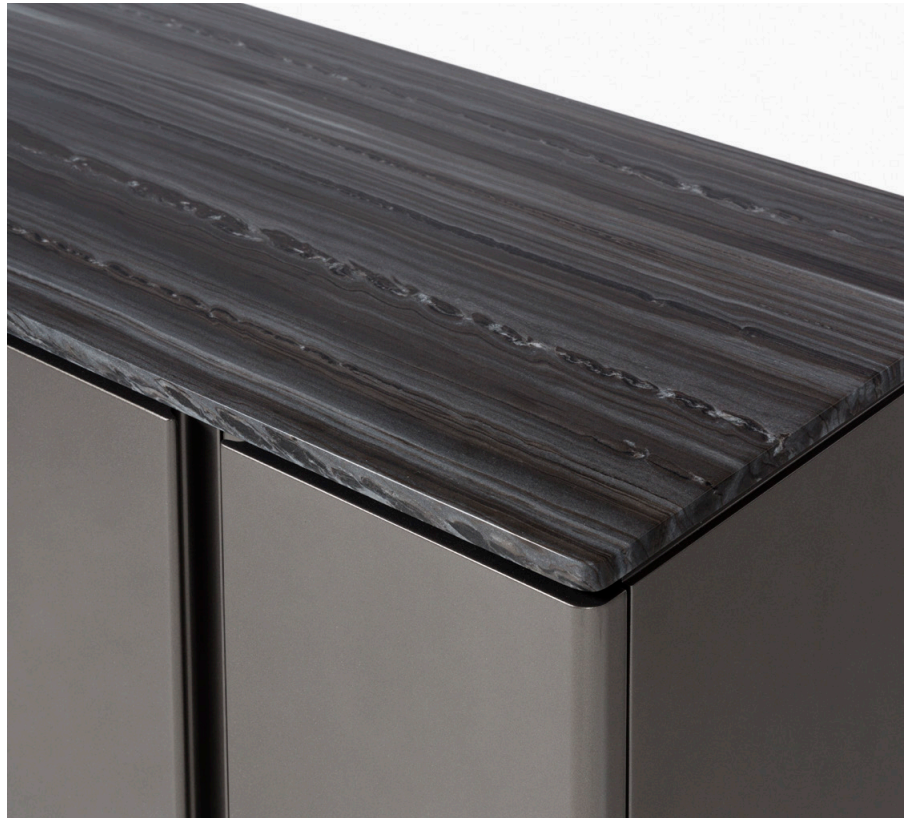

## TAKE FIVE CABINET

**TAKE FIVE CABINET**

TFØ-C

WIDTH:	84"	213 CM
DEPTH:	21.25"	54 CM
HEIGHT:	33.25"	84 CM

MEDIUM OR DARK BRONZE METAL BASE

ALL PRICING REQUIRES A FORMAL QUOTE

---