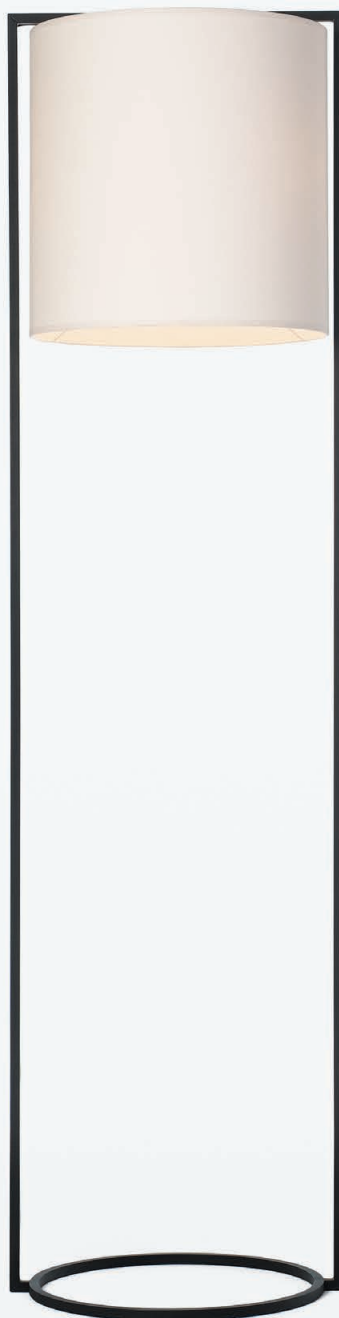

HOLLY HUNT DESIGN KEVIN REILLY COLLECTION

PATTERN DESK, TABLE, FLOOR LAMP

HOLLY HUNT DESIGN KEVIN REILLY COLLECTION

PATTERN DESK LAMP

PAT-DL

WIDTH:	14.5"	37 CM
DEPTH:	12.5"	32 CM
HEIGHT:	28"	71 CM

UL LISTED/ CE LISTED

PATTERN TABLE LAMP

PAT-TL

WIDTH:	17"	43 CM
DEPTH:	15"	38 CM
HEIGHT:	31"	79 CM

UL LISTED/ CE LISTED

PATTERN FLOOR LAMP

PAT-FL

SIZE 1

WIDTH:	19"	48 CM
DEPTH:	19"	48 CM
HEIGHT:	64.5"	164 CM

SIZE 2

WIDTH:	27"	69 CM
DEPTH:	25"	64 CM
HEIGHT:	84"	213 CM

UL LISTED/ CE LISTED

ALL PRICING REQUIRES A FORMAL QUOTE
