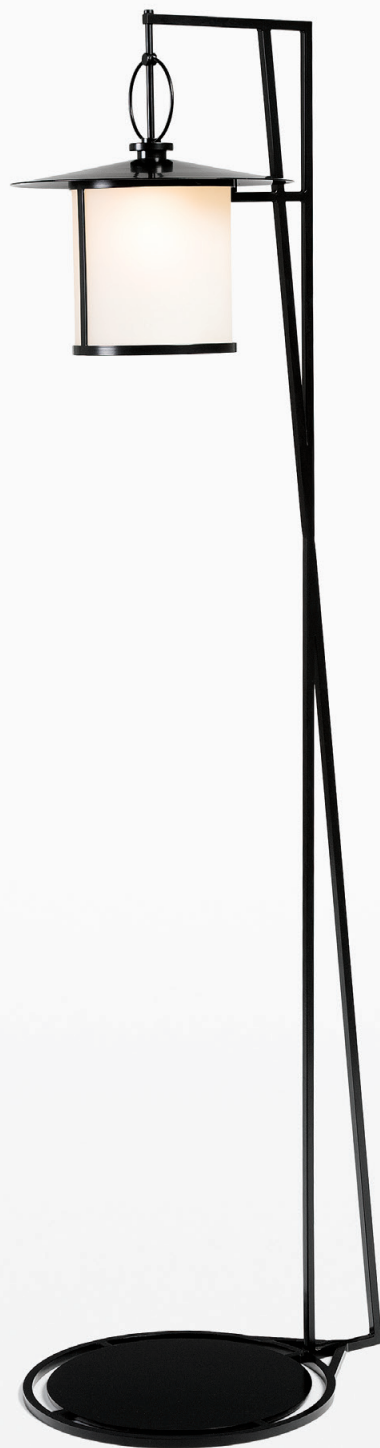

HOLLY HUNT DESIGN KEVIN REILLY COLLECTION

CERCHIO FLOOR LAMP

HOLLY HUNT DESIGN KEVIN REILLY COLLECTION

CERCHIO FLOOR LAMP

CHØ-FL

| | | |
|---------|--------|--------|
| WIDTH: | 16.25" | 41 CM |
| DEPTH: | 21.25" | 54 CM |
| HEIGHT: | 70.5" | 179 CM |

SUITABLE FOR OUTDOOR USE IN
SELECT FINISHES

U.L. LISTED

ALL PRICING REQUIRES A FORMAL QUOTE
