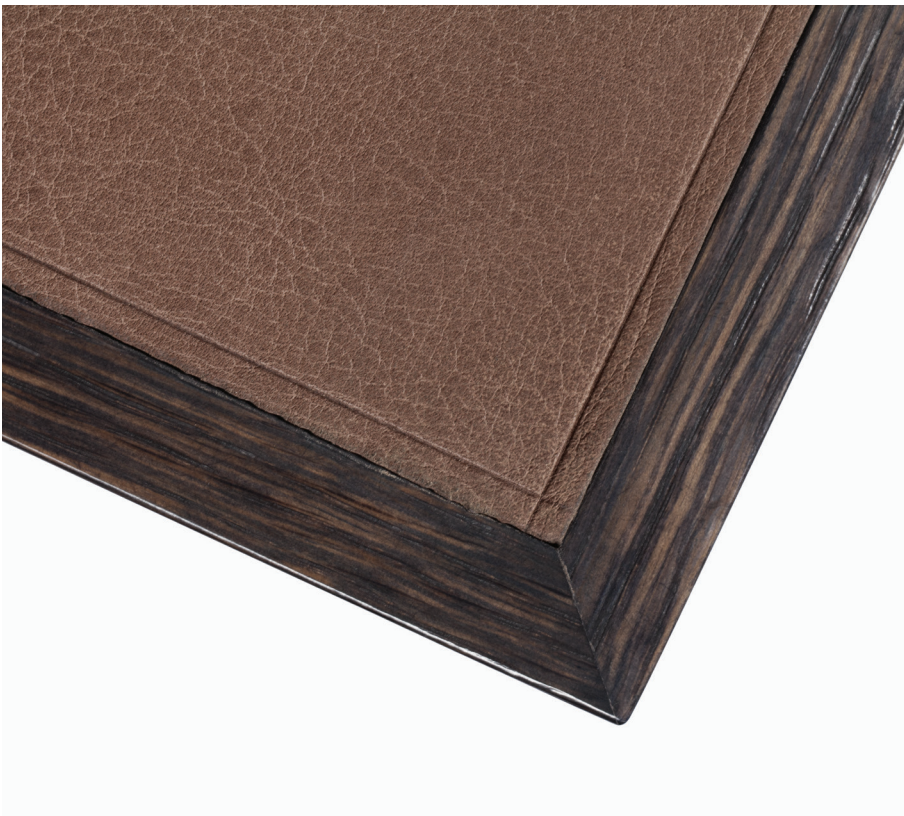

HOLLY HUNT STUDIO

SCRIBE DESK

SCRIBE DESK

SCØ-DSK

WIDTH:	71"	180 CM
DEPTH:	30"	76 CM
HEIGHT:	30.5"	77 CM
COL:	50 SQ FT	5 SQ M

VISIT [HOLLYHUNT.COM](https://www.hollyhunt.com) TO CHECK STOCK AND PRICE, ORDER SAMPLES AND MANAGE PROJECTS.