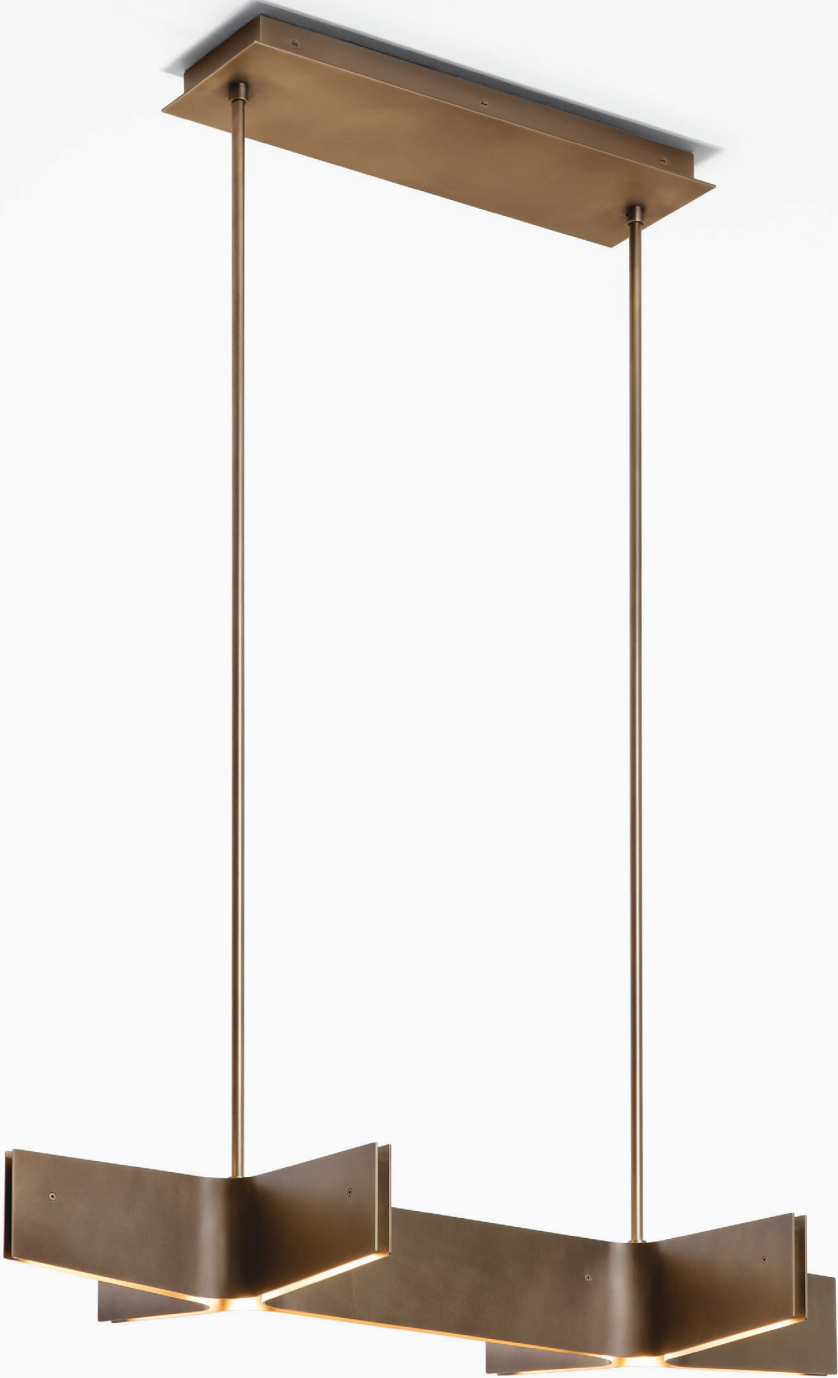

HOLLY HUNT STUDIO

SPANNING HANGING LIGHT

SPANNING HANGING LIGHT

SPN-HL

WIDTH:	49"	124 CM
DEPTH:	25"	64 CM
HEIGHT:	6"	15 CM

IP40

VISIT [HOLLYHUNT.COM](https://www.hollyhunt.com) TO CHECK STOCK AND PRICE, ORDER SAMPLES AND MANAGE PROJECTS.