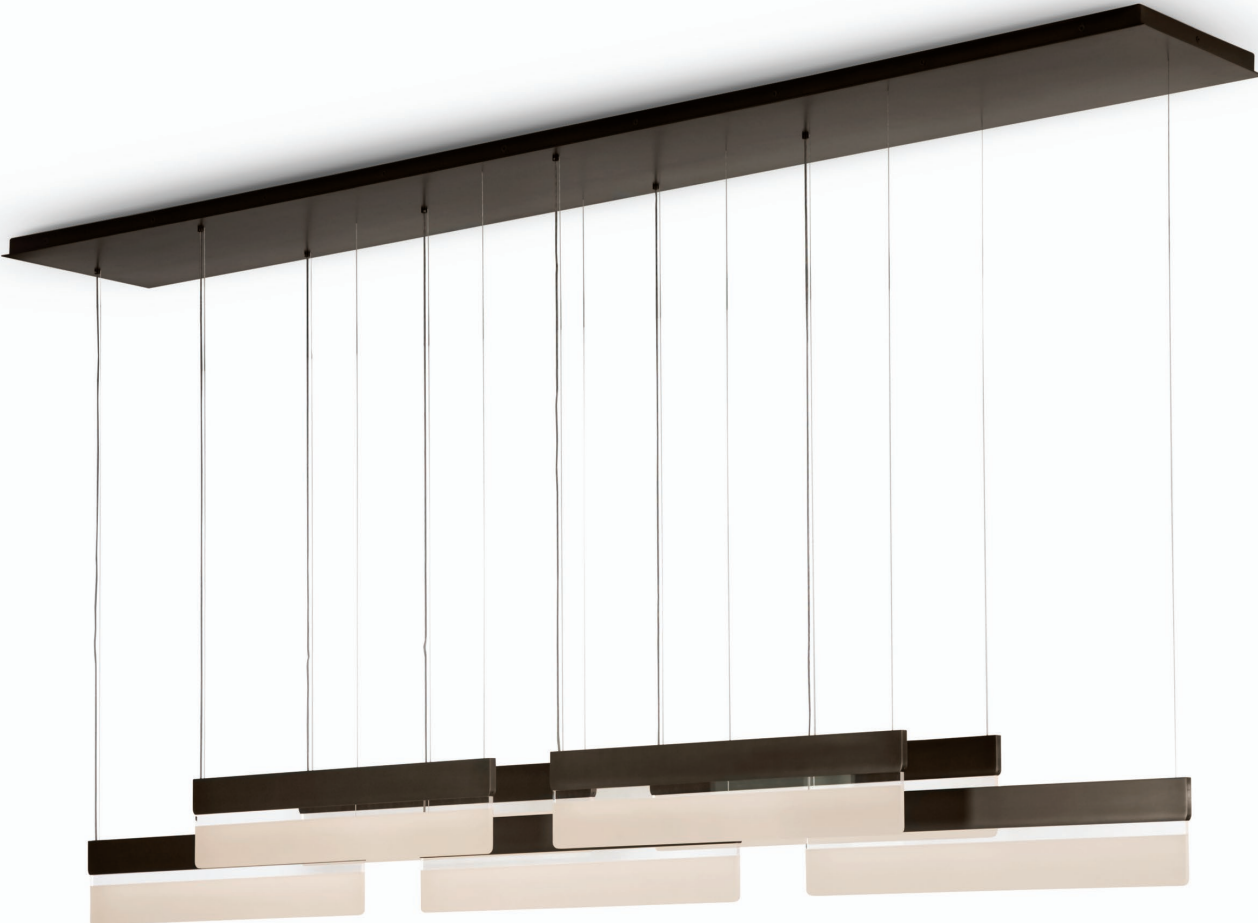

HOLLY HUNT STUDIO

EDGE CHANDELIER

EDGE CHANDELIER

EXT-CHN

SINGLE LIGHT BAR

WIDTH: 36" 91 CM
DEPTH: 5" 13 CM

3 LIGHT BARS

WIDTH: 36" 91 CM
DEPTH: 18" 46 CM

5 LIGHT BARS

WIDTH: 72" 183 CM
DEPTH: 18" 46 CM

7 LIGHT BARS

WIDTH: 108" 274 CM
DEPTH: 18" 46 CM

9 LIGHT BARS

WIDTH: 108" 274 CM
DEPTH: 18" 46 CM

UL LISTED, cUL LISTED, CE LISTED, IP30

VISIT HOLLYHUNT.COM TO CHECK STOCK AND PRICE, ORDER SAMPLES AND MANAGE PROJECTS.