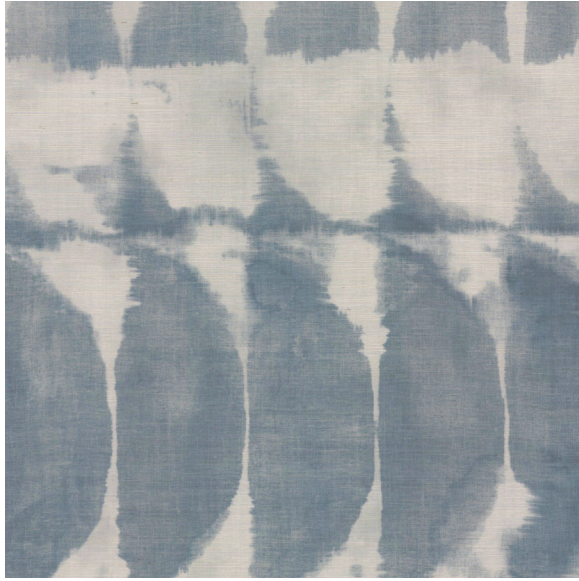

CARLISLE & CO.<sup>®</sup>

WALLCOVERINGS

— EST. 1998 —

DIGITAL  
LUNA

LX1658 STEEL BLUE

**INSTALLED MURAL SIZE:** 67" Wide x 134.4" High  
(170,18 cm x 341,38 cm)  
Trim to your wall height

**PANEL WIDTH:** 36" (91,4 cm) Untrimmed  
Trims to 33½" (85 cm)

**BACKING:** Paper

**FLAME RATING:** ASTM E84 Class A

**MATCH:** Straight

**MINIMUM ORDER:** 1 Mural (2 panels)

**MAINTENANCE:** Soft Dry Brush

MORE COLORS

LX1655  
Taupe

LX1656  
Cerulean