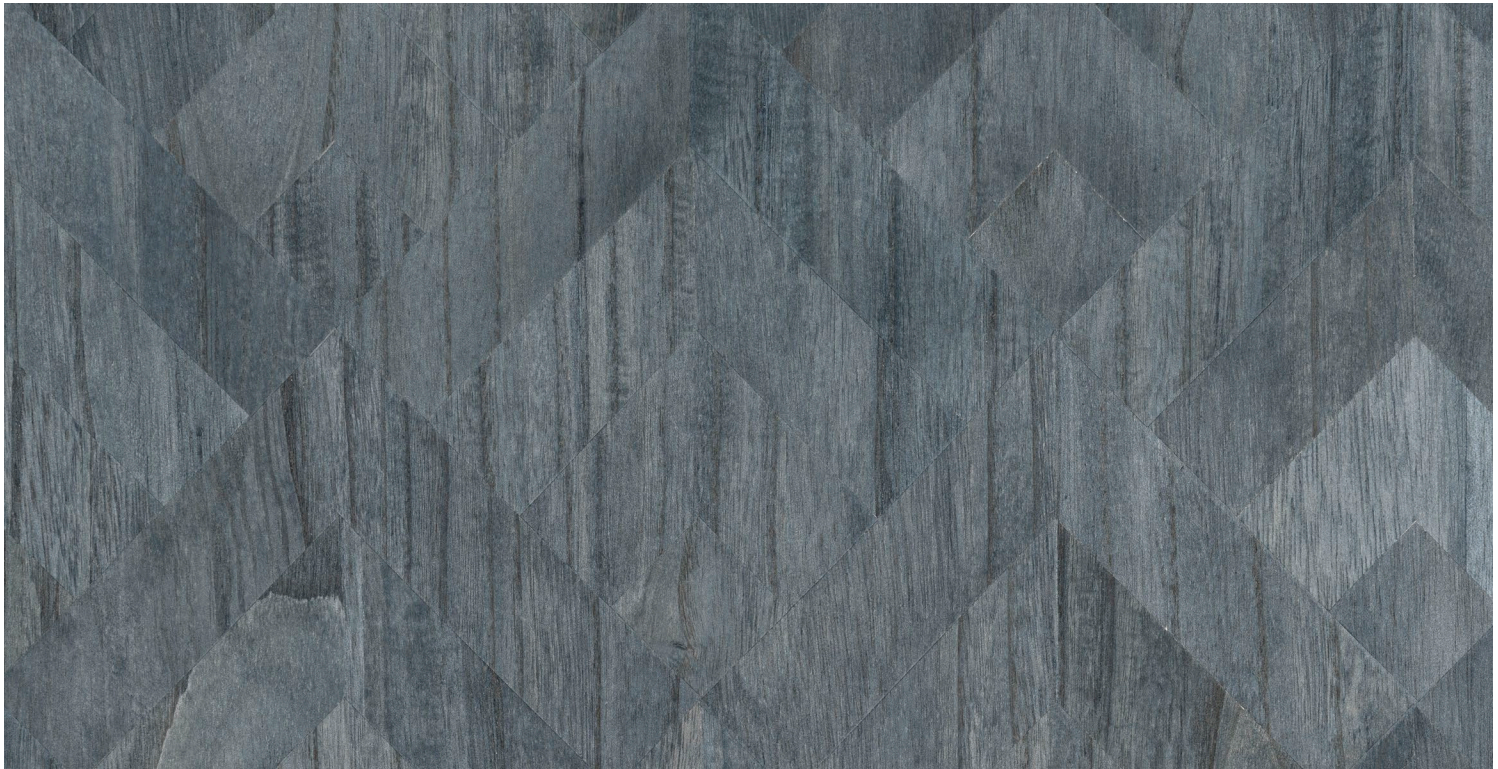

Diamond Trellis/W1055

Description: Wood Veneer
on Non-Woven Backing

Dimensions: 36" w x 8 yd
(91.4 cm x 7.3 m)

Edges: Pretrimmed

Repeat: 9" V x 36" H
(22.9 cm V x 91.4 cm H)

Flame Testing: ASTM-E84 Class A

HOLLY HUNT Walls

W1055/05 STORM