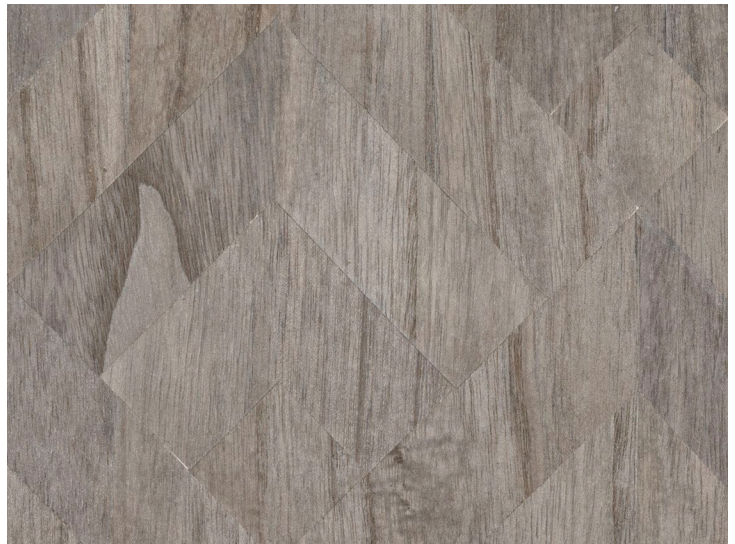

W1055/04 TAUPE