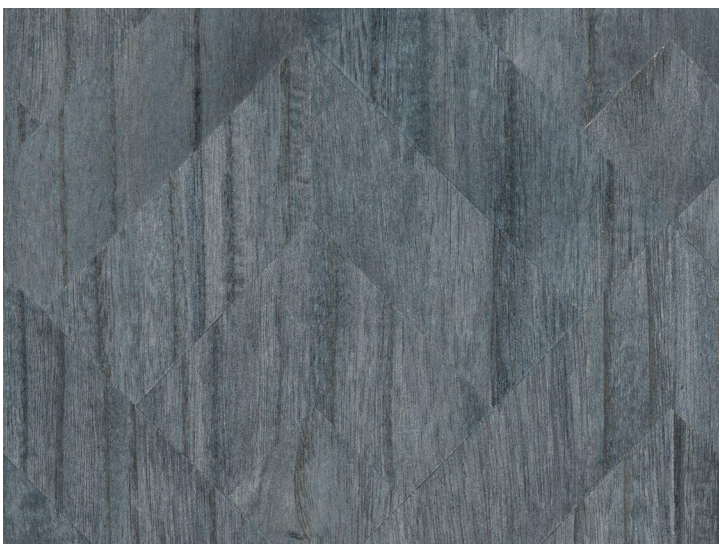

W1055/05 STORM

SAMPLES AVAILABLE AT YOUR SHOWROOM AND WWW.HOLLYHUNT.COM T 800 320 3145
ALL DESIGNS ARE PROTECTED BY COPYRIGHT AND THE TRADEMARK LAWS OF THE U.S. HOLLY HUNT ENTERPRISES, INC.®

Pattern Maker Collection