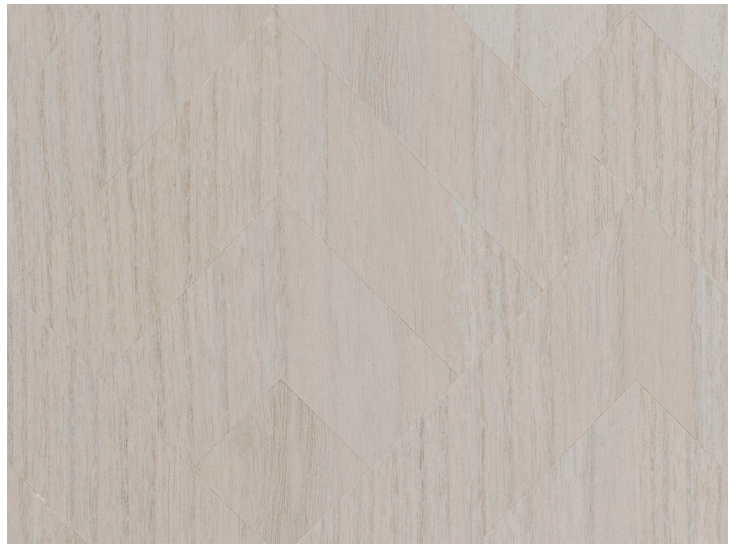

W1055/02 PORCELAIN