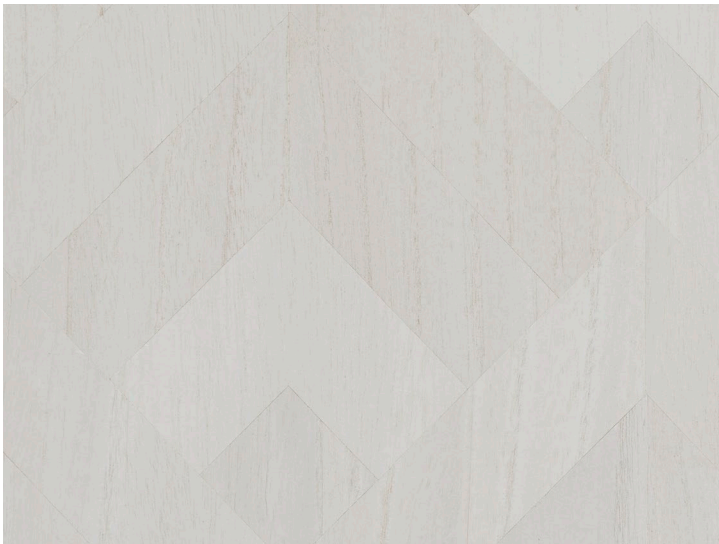

Diamond Trellis/W1055

W1055/01 ALABASTER