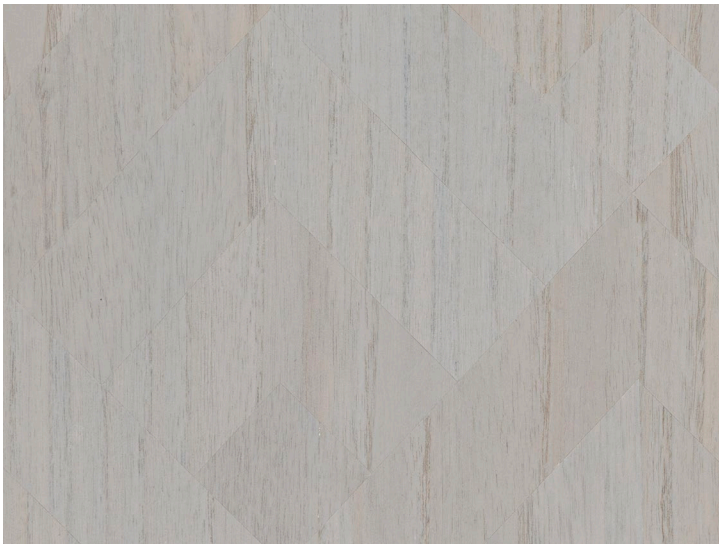

W1055/03 PEWTER