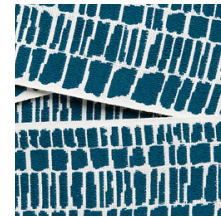

HOLLY HUNT GREAT PLAINS TRIM

SKU AND NAME

068 / MOSAIC TAPE

DESCRIPTION

MOSAIC TAPE is a new addition to our outdoor suitable trim and comes to you in four colorways. The pattern on this tape coordinates well with our Mosaic textile, giving interest and pattern that can easily be added to the leading edge of a drapery, inset on a pillow, or edging on a skirt. There are endless possibilities for this trim, both indoors and outdoors!

CONTENT

100% Solution Dyed Acrylic

WIDTH

2 3/4" Tape

COLORS AVAILABLE

- 01 Natural
- 03 True Navy
- 04 Cobalt

PERFORMANCE CHARACTERISTICS

Outdoor Suitable

FREIGHT CODE

T

01 NATURAL

03 TRUE NAVY

04 COBALT