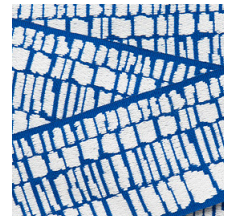

HOLLY HUNT GREAT PLAINS TRIM

SKU AND NAME

068 / MOSAIC TAPE

DESCRIPTION

MOSAIC TAPE is a new addition to our outdoor suitable trim and comes to you in four colorways. The pattern on this tape coordinates well with our Mosaic textile, giving interest and pattern that can easily be added to the leading edge of a drapery, inset on a pillow, or edging on a skirt. There are endless possibilities for this trim, both indoors and outdoors!

CONTENT

100% Solution Dyed Acrylic

WIDTH

2 3/4" Tape

COLORS AVAILABLE

- 01 Natural
- 03 True Navy
- 04 Cobalt

PERFORMANCE CHARACTERISTICS

Outdoor Suitable

FREIGHT CODE

T

01 NATURAL

03 TRUE NAVY

04 COBALT