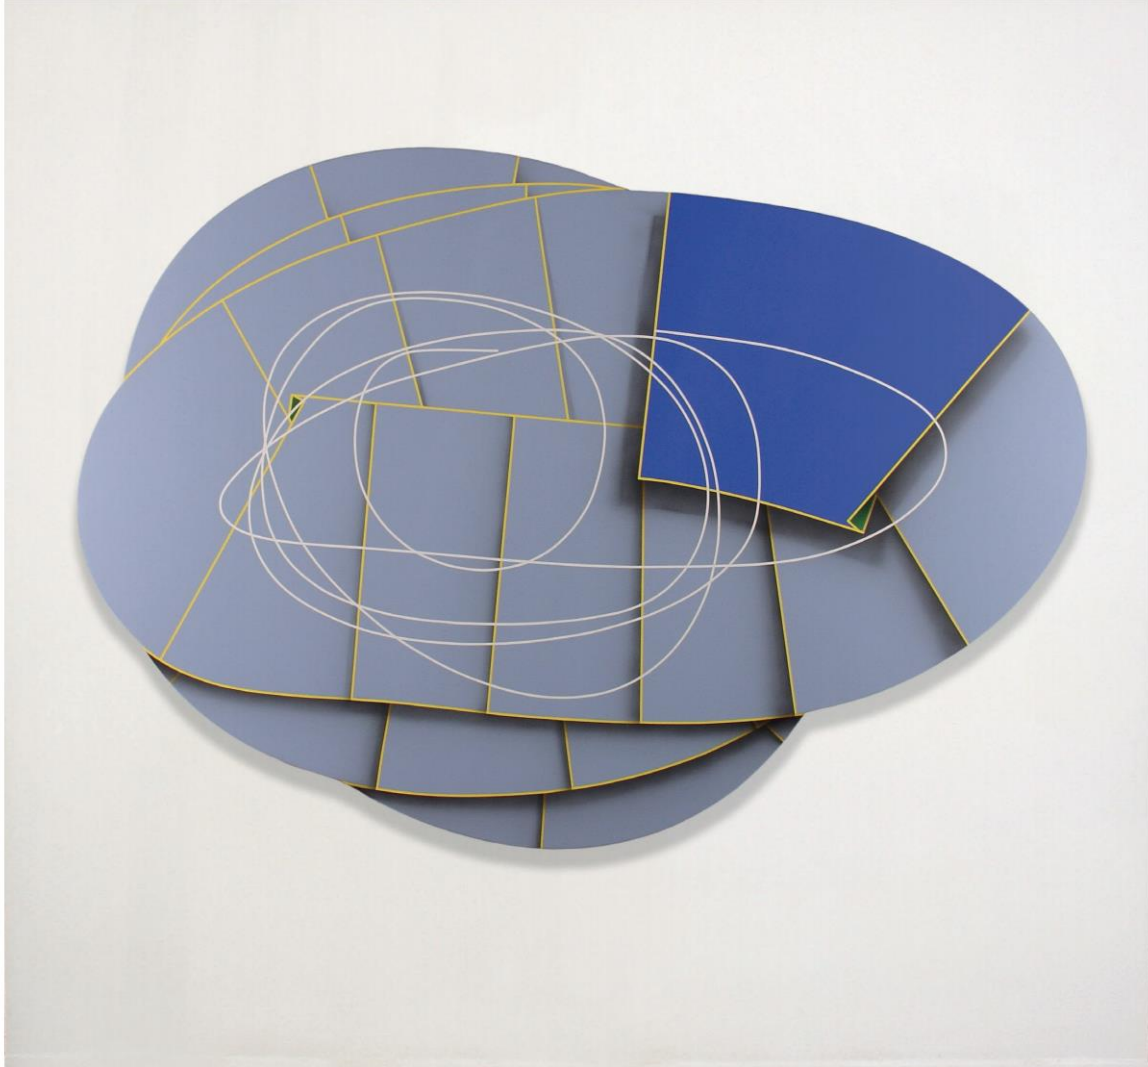

HOLLY HUNT ART

Tono Barreiro
Laberinto II
65.35 x 48.5" (166 x 123cm)
Acrylic on Canvas
Serial No. HH2046721

HOLLY HUNT ART

Tono Barreiro
Laberinto III
60.63 x 49.60" (154 x 126cm)
Acrylic on Canvas
Serial No. HH2046722

HOLLY HUNT ART

Tono Barreiro
Simbiotico XXVI
81.5 x 90.5" (207 x 230cm)
Acrylic on Canvas
Serial No. HH2046723

HOLLY HUNT ART

Tono Barreiro
Anelido V
64.17 x 94.4" (163 x 240cm)
Acrylic on Canvas
Serial No. HH2046724

HOLLY HUNT ART

Tono Barreiro
Anelido VIII
68.1 x 77.9" (173 x 198cm)
Acrylic on Canvas
Serial No. HH2046725