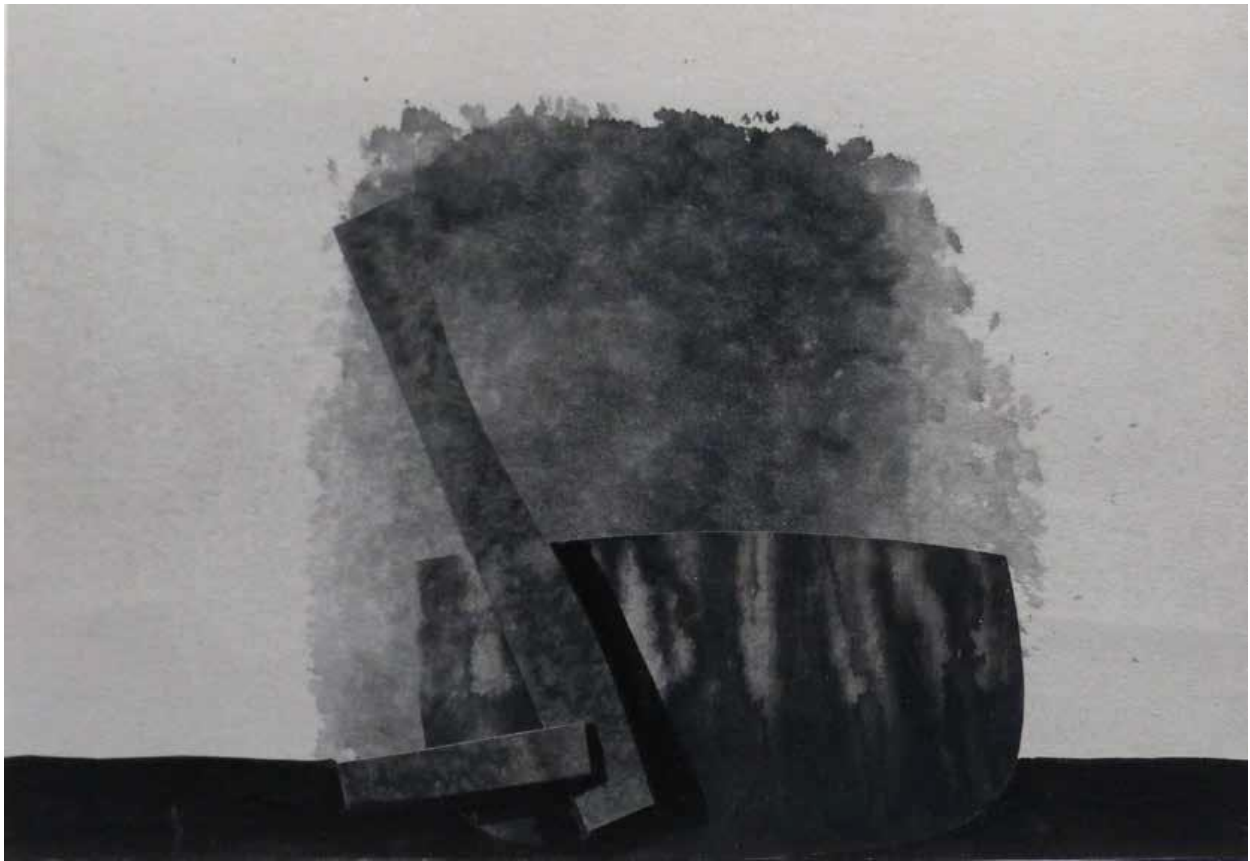

HOLLY HUNT ART

Faustino Aizkorbe
Sin Titulo (No. 3)
11.75 x 16.5" (30 x 42cm)
Collage on Wood
Serial No. HH2043569