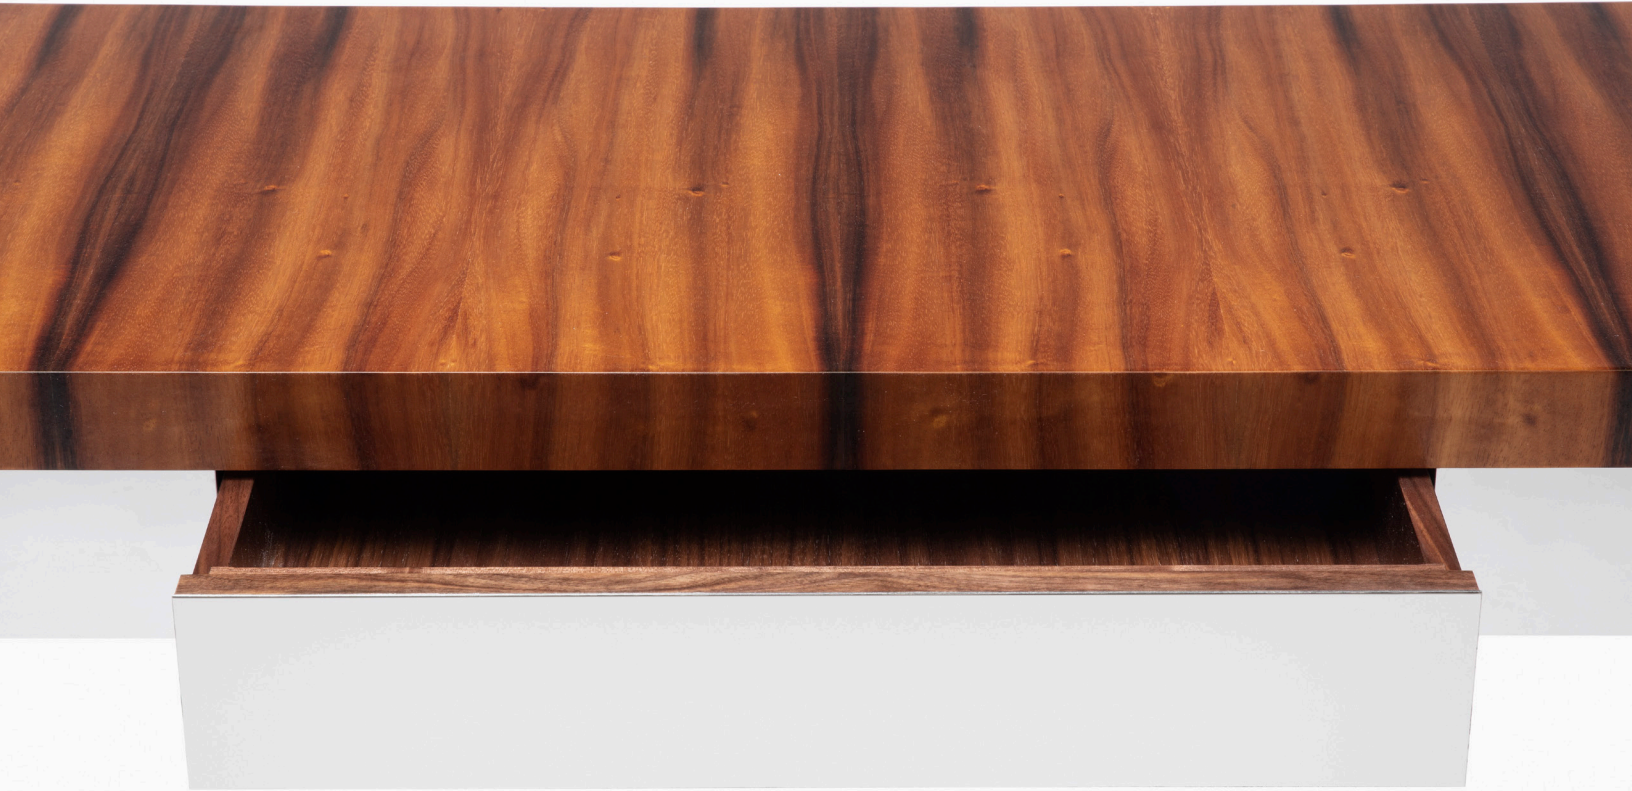

Crescent Console
Model - 1018 | Designed 2018

VLADIMIR
KAGAN

Species | Maple, Oak, or Walnut
Rosewood, or Color Lacquer

Finish | Natural, Ebony, or
VK Lacquer Options

Metal Detail | Stainless Steel (Brushed or Polished)
or Brass (Brushed or Polished)

Base | Clear Lucite

Width | 78 in 198 cm

Depth | 20 in 51 cm

Height | 29 in 74 cm

Drawer | 24W x 16D x 4.25H in
(61W x 41D x 10.8H cm)