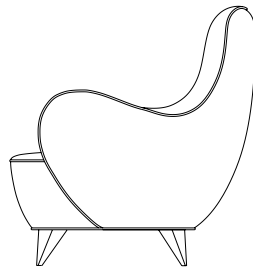

High Back Barrel Chair
Model - 100B | Designed 1947

Species | Maple or Walnut

Finish | Natural or Ebony

C.O.M. | 7 yds

Available on Swivel Base

Width | 30 in 76 cm

Depth | 33 in 84 cm

Height | 35 in 89 cm

Seat Height | 17 in 43 cm