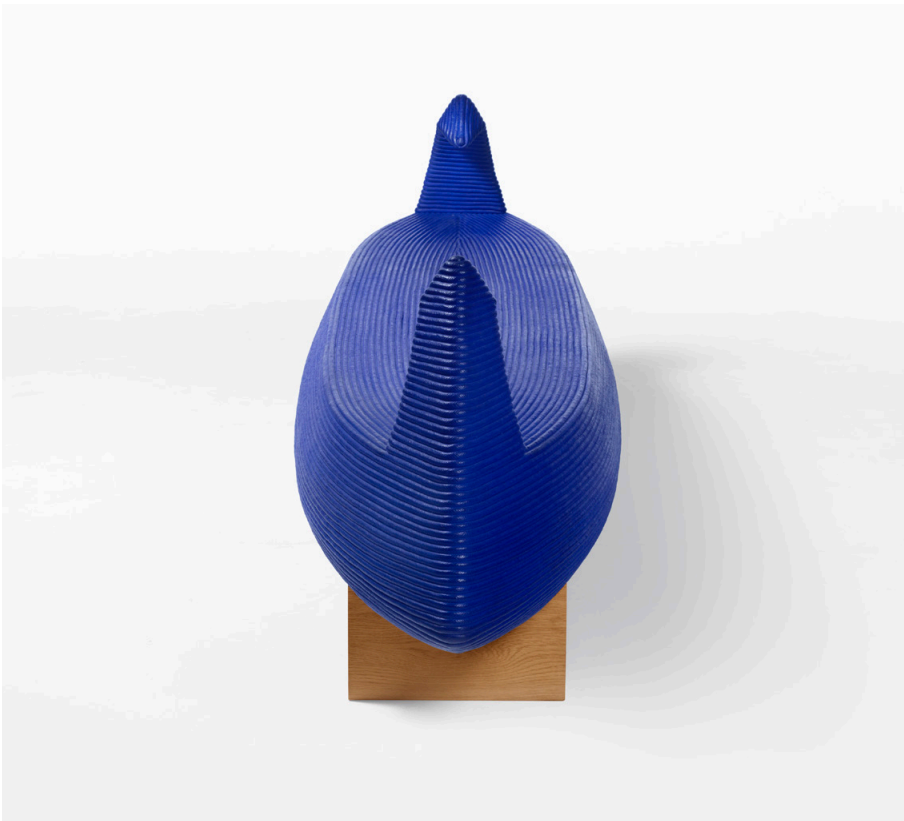

# HOLLY HUNT DESIGN CHRISTIAN ASTUGUEVIEILLE

PIRI BENCH

# HOLLY HUNT DESIGN CHRISTIAN ASTUGUEVIEILLE

---

## PIRI BENCH

PIR 2403

WIDTH:	86.6"	220 CM
DEPTH:	23.6"	60 CM
HEIGHT:	28.5"	45 CM
SEAT HEIGHT:	17.75"	45 CM

ALL PRICING REQUIRES A FORMAL QUOTE

---