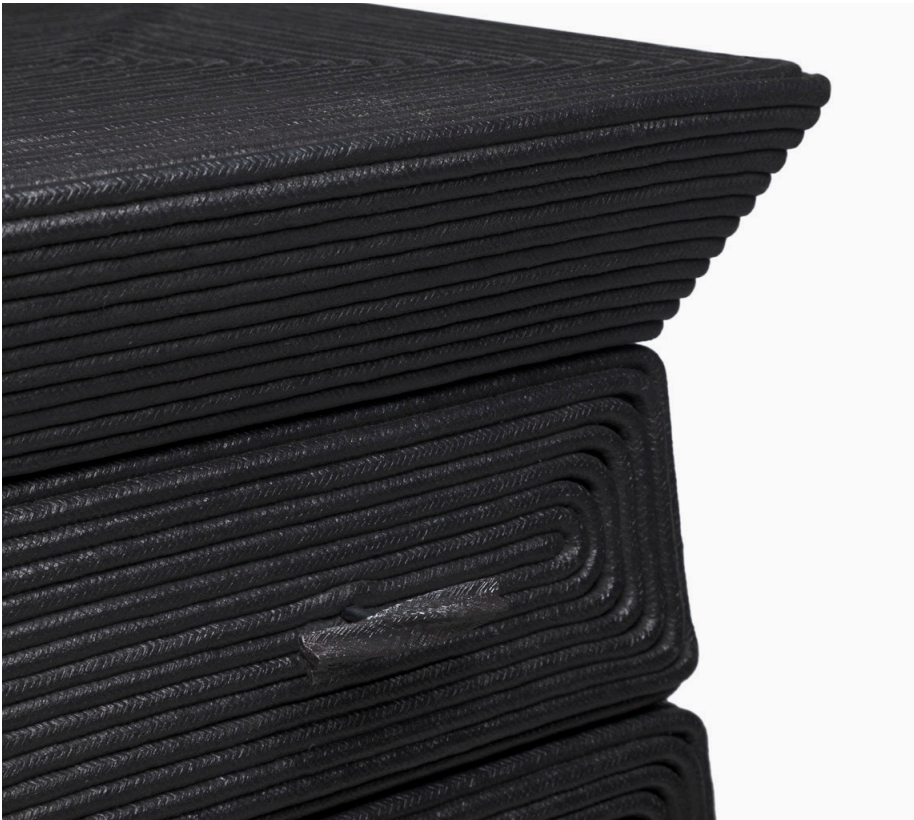

HOLLY HUNT DESIGN CHRISTIAN ASTUGUEVIELLE

LOUXTER CHEST

HOLLY HUNT DESIGN CHRISTIAN ASTUGUEVIEILLE

LOUXTER CHEST

LOUX 2011

WIDTH:	51.2"	130 CM
DEPTH:	17.7"	45 CM
HEIGHT:	35.4"	90 CM

ALL PRICING REQUIRES A FORMAL QUOTE