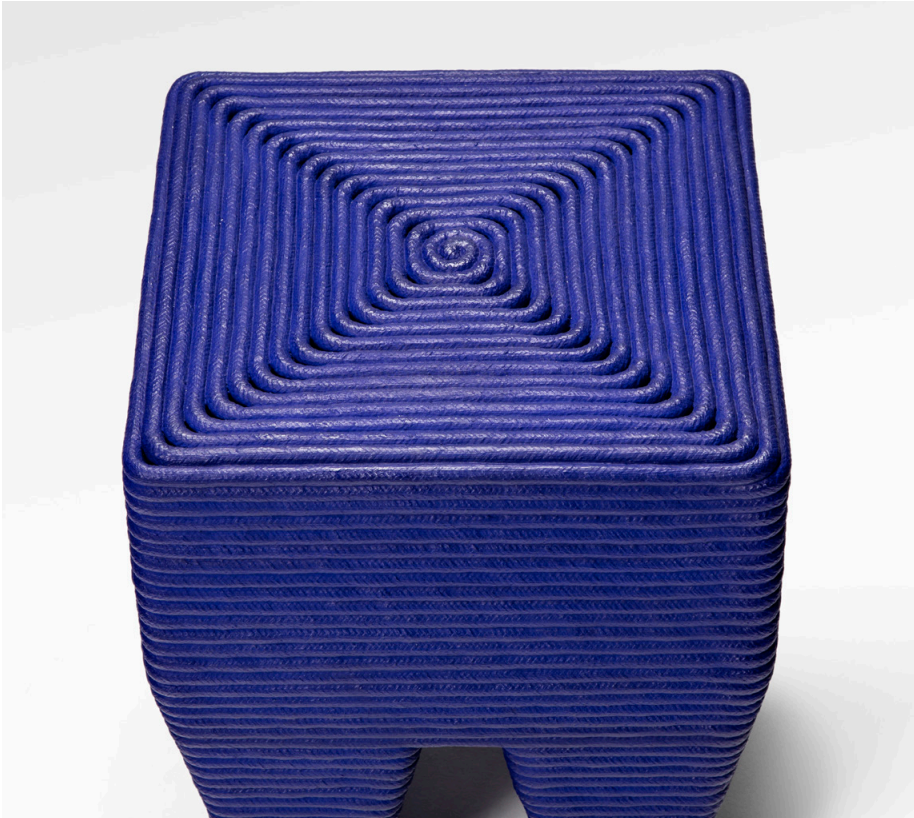

HOLLY HUNT DESIGN CHRISTIAN ASTUGUEVIEILLE

LOUXAC STOOL

## LOUXAC STOOL

LOUX 2002

LENGTH:	12.6"	32 CM
WIDTH:	12.6"	32 CM
HEIGHT:	17.75"	45 CM

ALL PRICING REQUIRES A FORMAL QUOTE

---