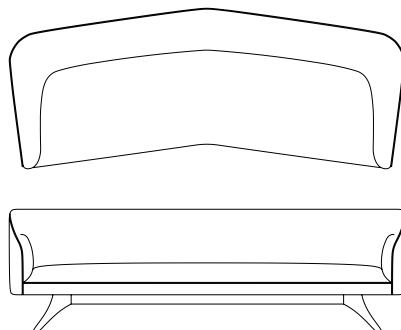

### Fifth Avenue Wide Angle Sofa

Model - 506 WA | Designed 1955

Species | American Walnut

Finish | Natural or Ebony

C.O.M. | 16 yds

Width | 96 in 244 cm

Depth | 39 in 99 cm

Height | 30 in 76 cm

Seat Height | 17 in 43 cm