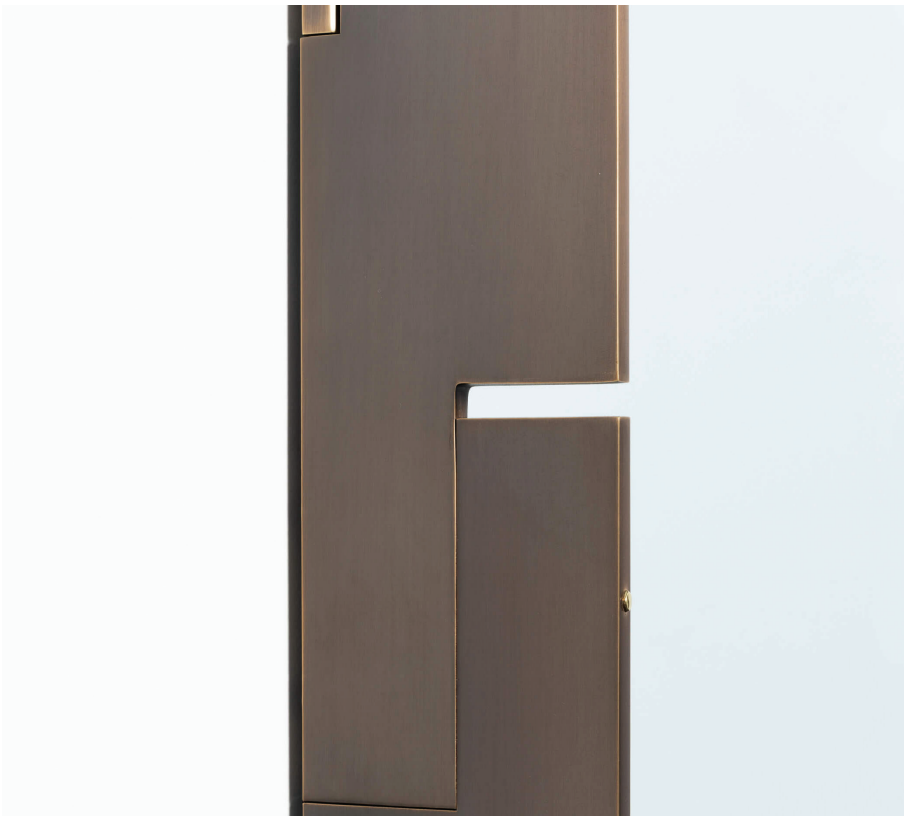

HOLLY HUNT ARTISAN COLLECTION

ONE SHOT SQUARED MIRROR

HOLLY HUNT ARTISAN COLLECTION

ONE SHOT SQUARED MIRROR

MIR-OSSQ
DESIGN MARK ALBRECHT

SIZE 1

WIDTH: 30" 76 CM
HEIGHT: 30" 76 CM

SIZE 2

WIDTH: 40" 102 CM
HEIGHT: 40" 102 CM

SIZE 3

WIDTH: 26" 66 CM
HEIGHT: 34" 86 CM

SIZE 4

WIDTH: 32" 81 CM
HEIGHT: 72" 183 CM

SIZE 5

WIDTH: 50" 127 CM
HEIGHT: 72" 183 CM

ALL PRICING REQUIRES A FORMAL QUOTE
