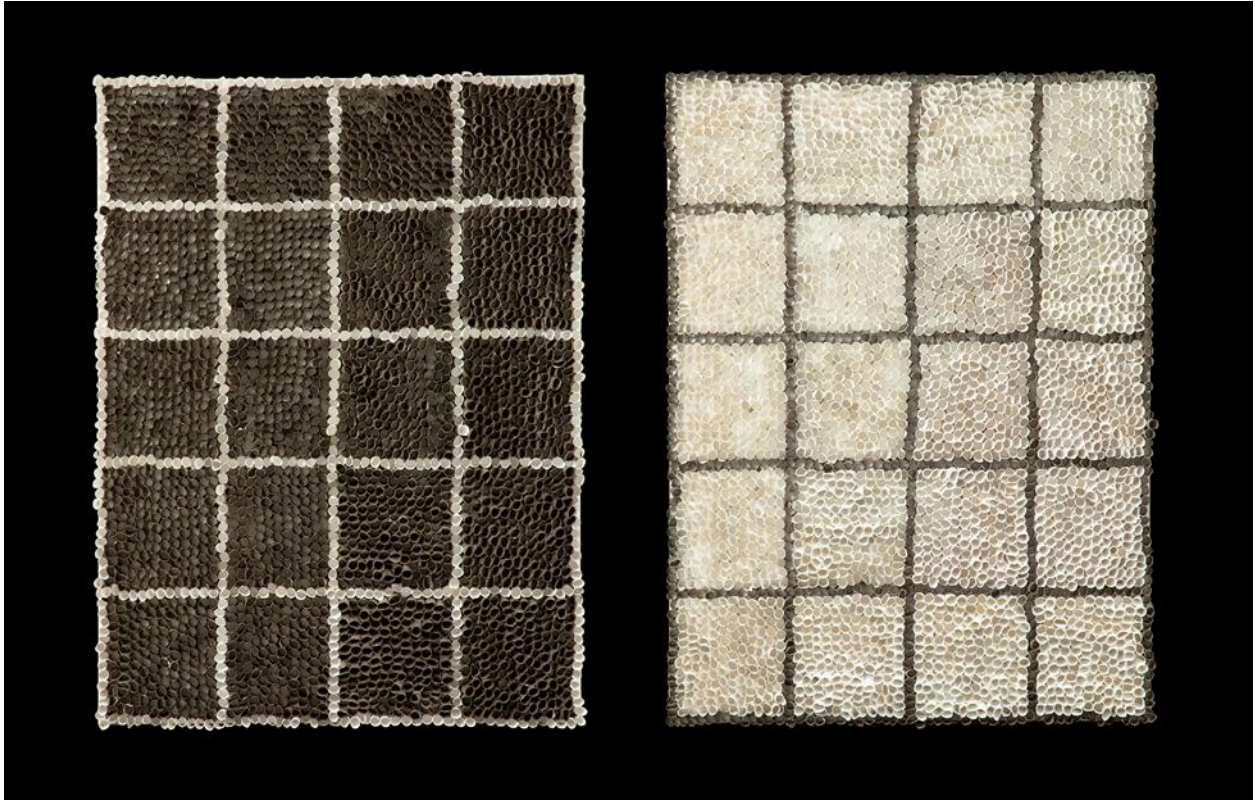

HOLLY HUNT Art

Barbara Hirsch
20 Spring 4 Square, 5 Square
40 x 30" (101.6 x 76.2cm) Each
Rice, Paper, Acrylic
Serial Nos. HH2054353, HH2054354

HOLLY HUNT Art

Barbara Hirsch
Spring 1 Road, Spring 2 Circle
40 x 36" (101.6 x 91.44cm) Each
Rice, Paper, Acrylic
Serial Nos. HH2054350, HH2054351

HOLLY HUNT Art

Barbara Hirsch
Untitled Squares
32 x 40" (81.28 x 101.6cm)
Rice, Paper, Acrylic
Serial No. HH2092879

HOLLY HUNT Art

Barbara Hirsch
Navy with White Tips
36 x 30" (91.44 x 76.2cm)
Rice, Paper, Acrylic
Serial No. HH2116762