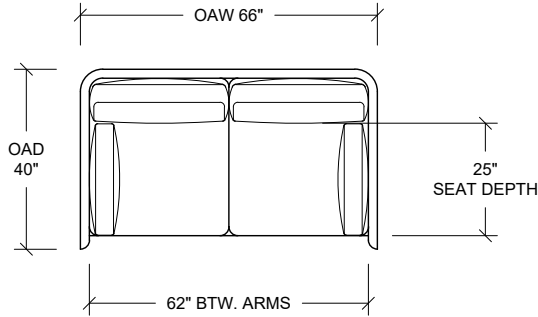

HOLLY HUNT STUDIO

POLERA SOFA

GENERAL NOTES:
ADDITIONAL SIZES MAY BE
AVAILABLE BY CUSTOM QUOTE

UNLESS SPECIFIED OTHERWISE, OVERALL
WIDTHS (OAW) OF 120" AND UP WILL BE
BUILT IN TWO UNITS AND ASSEMBLED
ON-SITE

STANDARD OVERALL DEPTH (OAD) IS 40"
WITH A STANDARD APPROXIMATE SEAT
DEPTH OF 25"

STANDARD OVERALL HEIGHT (OAH) IS 34"
WITH A STANDARD ARM/BODY HEIGHT
OF 28"

STANDARD SEAT HEIGHT TO SEAM IS 16"

INCREASING OR DECREASING THE SEAT
DEPTH WILL INCREASE OR DECREASE
THE OVERALL DEPTH ACCORDINGLY

INCREASING THE SEAT HEIGHT WILL
INCREASE BOTH THE OVERALL HEIGHT
AND ARM/BODY HEIGHT ACCORDINGLY

SOFA BODY SEAMING OFFERED IN PLAIN
OR PANEL OPTIONS; PLEASE SPECIFY
WHICH OPTION ON REQUEST

ALL CUSHIONS HAVE PLAIN SEAMING
DETAILS UNLESS OTHERWISE SPECIFIED

SEAT CUSHIONS ARE REVERSIBLE AND
HELD TO DECK AT REAR BY D-RINGS AND
CORRESPONDING FURNITURE SNAP RINGS

WALNUT PLINTH BASE AND GANGING
HARDWARE ARE REMOVABLE FOR DELIVERY

A TWO SEAT SOFA 66"W UP TO 90"W