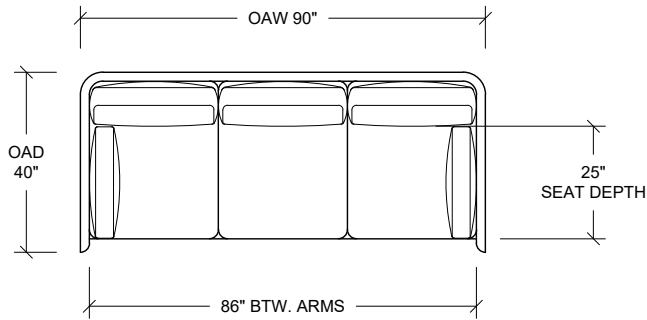

STANDARD SEAT HEIGHT TO SEAM IS 16"

INCREASING OR DECREASING THE SEAT
DEPTH WILL INCREASE OR DECREASE
THE OVERALL DEPTH ACCORDINGLY

INCREASING THE SEAT HEIGHT WILL
INCREASE BOTH THE OVERALL HEIGHT
AND ARM/BODY HEIGHT ACCORDINGLY

SOFA BODY SEAMING OFFERED IN PLAIN
OR PANEL OPTIONS; PLEASE SPECIFY
WHICH OPTION ON REQUEST

ALL CUSHIONS HAVE PLAIN SEAMING
DETAILS UNLESS OTHERWISE SPECIFIED

SEAT CUSHIONS ARE REVERSIBLE AND
HELD TO DECK AT REAR BY D-RINGS AND
CORRESPONDING FURNITURE SNAP RINGS

WALNUT PLINTH BASE AND GANGING
HARDWARE ARE REMOVABLE FOR DELIVERY

A TWO SEAT SOFA 66"W UP TO 90"W

B THREE SEAT SOFA 90"W UP TO 120"W

C FOUR SEAT SOFA 120"W AND UP

SOFA:

BODY CONSTRUCTION	OAW RANGE	OAD RANGE (±3")	OAH RANGE (+3")	SEAT CUSHION QTY.	BACK CUSHION QTY.
SINGLE	66" - 78"	37" - 43" (22" - 28" SEAT DEPTH)	34" - 37" (28" - 31" ARM/BODY) (16" - 19" SEAT HEIGHT)	2	2
	78" - 90"			2	2
	90" - 108"			3	3
	108" - 120"			3	3
MULTIPLE	120" - 150"			4	4