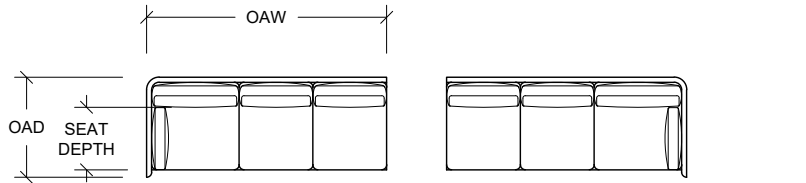

HOLLY HUNT STUDIO

POLERA SECTIONAL COMPONENTS

A (LEFT/RIGHT) ARM FACING: TWO SEAT
66"W UP TO 90"W (84" UP TO 90" HAVE TWO SEAT / THREE BACK CUSHIONS)

G CENTER ARMLESS: TWO SEAT
66"W UP TO 90"W

B (LEFT/RIGHT) ARM FACING: THREE SEAT
90"W UP TO 120"W