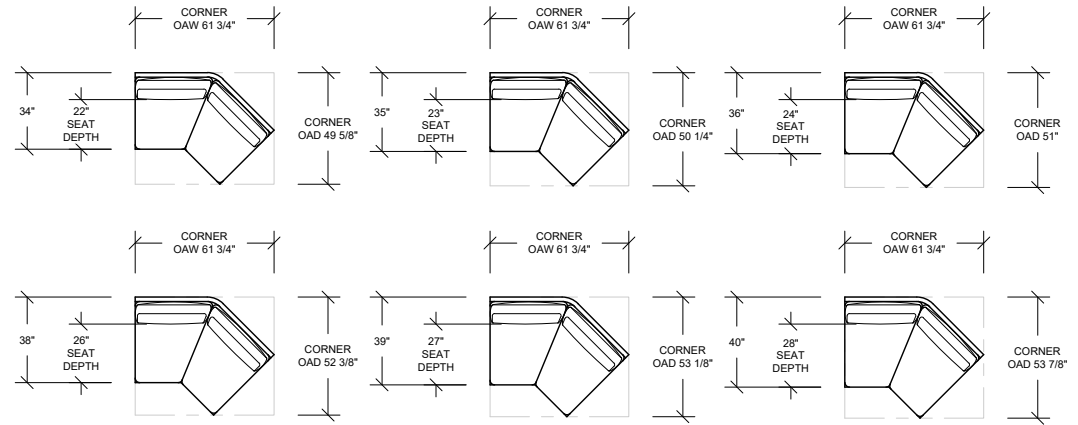

B 135° CORNER DIMENSIONS

STANDARD CORNER SHOWN IN DRAWING A

COMPONENTS:

CORNER UNIT	BODY CONSTRUCTION	OAW RANGE	OAD RANGE	OAH RANGE (+3")	SEAT CUSHION QTY.	BACK CUSHION QTY.
135° CORNER	SINGLE	SEE ABOVE	SEE ABOVE	34" - 37" {28" - 31" ARM/BODY {16" - 19" SEAT HEIGHT	2	2
END UNITS	BODY CONSTRUCTION	OAW RANGE	OAD RANGE (±3")	OAH RANGE (+3")	SEAT CUSHION QTY.	BACK CUSHION QTY.
L/R ARM FACING	SINGLE	66" - 84"	37" - 43" {22" - 28" SEAT DEPTH	34" - 37" {28" - 31" ARM/BODY {16" - 19" SEAT HEIGHT	2	2
		84" - 90"			2	3
		90" - 120"			3	3
	MULTIPLE	120" - 150"			4	4
L/R SIDE CHAISE	SNGLE	66" - 90"	37" - 43" {22" - 28" SEAT DEPTH	34" - 37" {28" - 31" ARM/BODY {16" - 19" SEAT HEIGHT	2	2
		90" - 120"			3	3
		120" - 150"			4	4

CUSTOM SECTIONAL:

LEFT FACING END	BODY DETAIL	OAW	OAD	OAH	SEAT CUSHION QTY.	BACK CUSHION QTY.
CORNER	BODY DETAIL	OAW	OAD	OAH	SEAT CUSHION QTY.	BACK CUSHION QTY.
135° CORNER					2	2
RIGHT FACING END	BODY DETAIL	OAW	OAD	OAH	SEAT CUSHION QTY.	BACK CUSHION QTY.