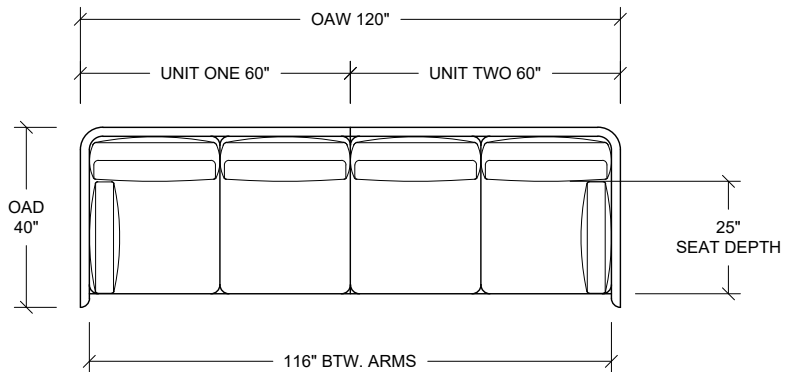

STANDARD SEAT HEIGHT TO SEAM IS 16"

INCREASING OR DECREASING THE SEAT
DEPTH WILL INCREASE OR DECREASE
THE OVERALL DEPTH ACCORDINGLY

INCREASING THE SEAT HEIGHT WILL
INCREASE BOTH THE OVERALL HEIGHT
AND ARM/BODY HEIGHT ACCORDINGLY

SOFA BODY SEAMING OFFERED IN PLAIN
OR PANEL OPTIONS; PLEASE SPECIFY
WHICH OPTION ON REQUEST

ALL CUSHIONS HAVE PLAIN SEAMING
DETAILS UNLESS OTHERWISE SPECIFIED

SEAT CUSHIONS ARE REVERSIBLE AND
HELD TO DECK AT REAR BY D-RINGS AND
CORRESPONDING FURNITURE SNAP RINGS

WALNUT PLINTH BASE AND GANGING
HARDWARE ARE REMOVABLE FOR DELIVERY

A TWO SEAT SOFA 66"W UP TO 90"W

B THREE SEAT SOFA 90"W UP TO 120"W

C FOUR SEAT SOFA 120"W AND UP

SOFA:

BODY CONSTRUCTION	OAW RANGE	OAD RANGE (±3")	OAH RANGE (+3")	SEAT CUSHION QTY.	BACK CUSHION QTY.
SINGLE	66" - 78"	37" - 43" (22" - 28" SEAT DEPTH)	34" - 37" (28" - 31" ARM/BODY) (16" - 19" SEAT HEIGHT)	2	2
	78" - 90"			2	2
	90" - 108"			3	3
	108" - 120"			3	3
MULTIPLE	120" - 150"			4	4