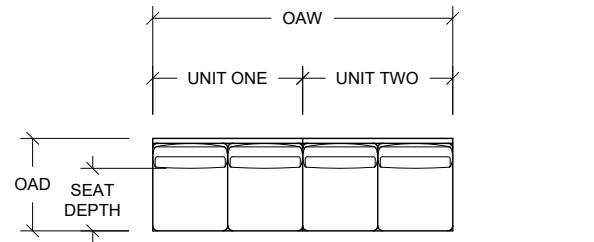

I CENTER ARMLESS: FOUR SEAT
120"W AND UP