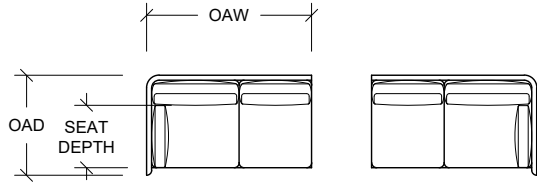

HOLLY HUNT STUDIO

POLERA SECTIONAL COMPONENTS

A (LEFT/RIGHT) ARM FACING: TWO SEAT
66"W UP TO 90"W (84" UP TO 90" HAVE TWO SEAT / THREE BACK CUSHIONS)