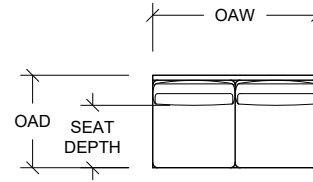

G CENTER ARMLESS: TWO SEAT
66"W UP TO 90"W