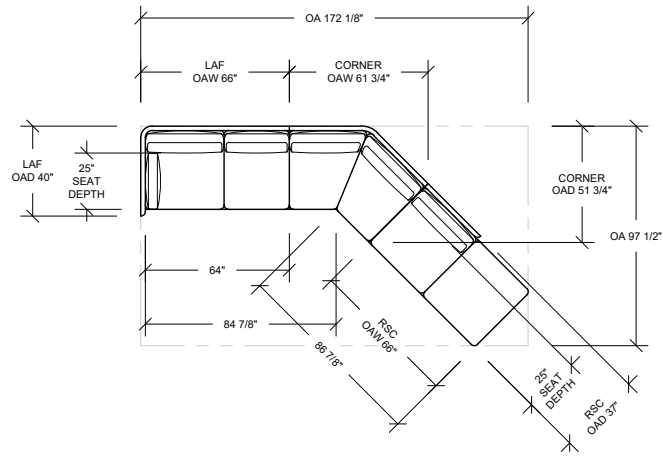

HOLLY HUNT STUDIO

POLERA 135° SECTIONAL SOFA

GENERAL NOTES:
ADDITIONAL SIZES MAY BE
AVAILABLE BY CUSTOM QUOTE

SEAT AND BACK CUSHION QUANTITY MAY
CHANGE DUE TO REQUESTED
CONFIGURATION

UNLESS SPECIFIED OTHERWISE, OVERALL
WIDTHS (OAW) OF 120" AND UP WILL BE
BUILT IN TWO UNITS AND ASSEMBLED
ON-SITE

STANDARD OVERALL DEPTH (OAD) IS 40"
WITH A STANDARD APPROXIMATE SEAT
DEPTH OF 25"

STANDARD OVERALL HEIGHT (OAH) IS 34"
WITH A STANDARD ARM/BODY HEIGHT
OF 28"

STANDARD SEAT HEIGHT TO SEAM IS 16"

INCREASING OR DECREASING THE SEAT
DEPTH WILL INCREASE OR DECREASE
THE OVERALL DEPTH ACCORDINGLY

INCREASING THE SEAT HEIGHT WILL
INCREASE BOTH THE OVERALL HEIGHT
AND ARM/BODY HEIGHT ACCORDINGLY

SOFA BODY SEAMING OFFERED IN PLAIN
OR PANEL OPTIONS; PLEASE SPECIFY
WHICH OPTION ON REQUEST

ALL CUSHIONS HAVE PLAIN SEAMING
DETAILS UNLESS OTHERWISE SPECIFIED

SEAT CUSHIONS ARE REVERSIBLE AND
HELD TO DECK AT REAR BY D-RINGS AND
CORRESPONDING FURNITURE SNAP RINGS

WALNUT PLINTH BASE AND GANGING
HARDWARE ARE REMOVABLE FOR DELIVERY

A LEFT ARM FACING / 135° CORNER / RIGHT SIDE CHAISE