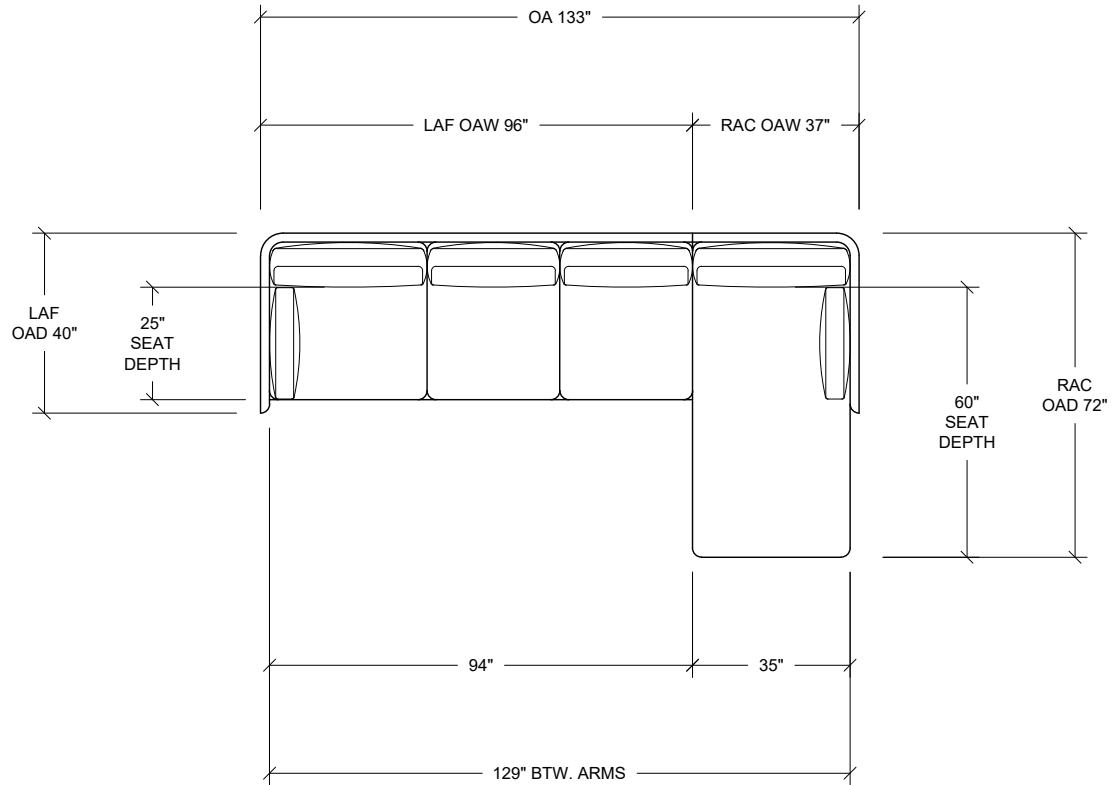

HOLLY HUNT STUDIO

POLERA SECTIONAL SOFA WITH ARM CHAISE

GENERAL NOTES:
ADDITIONAL SIZES MAY BE
AVAILABLE BY CUSTOM QUOTE

SEAT AND BACK CUSHION QUANTITY MAY
CHANGE DUE TO REQUESTED
CONFIGURATION

UNLESS SPECIFIED OTHERWISE, OVERALL
WIDTHS (OAW) OF 120" AND UP WILL BE
BUILT IN TWO UNITS AND ASSEMBLED
ON-SITE

STANDARD OVERALL DEPTH (OAD) IS 40"
WITH A STANDARD APPROXIMATE SEAT
DEPTH OF 25"

STANDARD OVERALL HEIGHT (OAH) IS 34"
WITH A STANDARD ARM/BODY HEIGHT
OF 28"

STANDARD SEAT HEIGHT TO SEAM IS 16"

INCREASING OR DECREASING THE SEAT
DEPTH WILL INCREASE OR DECREASE
THE OVERALL DEPTH ACCORDINGLY

INCREASING THE SEAT HEIGHT WILL
INCREASE BOTH THE OVERALL HEIGHT
AND ARM/BODY HEIGHT ACCORDINGLY

SOFA BODY SEAMING OFFERED IN PLAIN
OR PANEL OPTIONS; PLEASE SPECIFY
WHICH OPTION ON REQUEST

ALL CUSHIONS HAVE PLAIN SEAMING
DETAILS UNLESS OTHERWISE SPECIFIED

SEAT CUSHIONS ARE REVERSIBLE AND
HELD TO DECK AT REAR BY D-RINGS AND
CORRESPONDING FURNITURE SNAP RINGS

WALNUT PLINTH BASE AND GANGING
HARDWARE ARE REMOVABLE FOR DELIVERY

(A) LEFT ARM FACING / RIGHT ARM CHAISE SECTIONAL

COMPONENTS:

ARM CHAISE	BODY CONSTRUCTION	OAW RANGE (+10")	OAD RANGE (±6")	OAH RANGE (+3")	SEAT CUSHION QTY.	BACK CUSHION QTY.
L/R ARM CHAISE	SINGLE	37" - 47"	66" - 78" (54" - 66" SEAT DEPTH)	34" - 37" (28" - 31" ARM/BODY) (16" - 19" SEAT HEIGHT)	1	1
END UNIT	BODY CONSTRUCTION	OAW RANGE	OAD RANGE (±3")	OAH RANGE (+3")	SEAT CUSHION QTY.	BACK CUSHION QTY.
L/R ARM FACING	SINGLE	66" - 84"	37" - 43" (22" - 28" SEAT DEPTH)	34" - 37" (28" - 31" ARM/BODY) (16" - 19" SEAT HEIGHT)	2	2
		84" - 90"			2	3
		90" - 120"			3	3
	MULTIPLE	120" - 150"			4	4
L/R SIDE CHAISE	SNGLE	66" - 90"	37" - 43" (22" - 28" SEAT DEPTH)	34" - 37" (28" - 31" ARM/BODY) (16" - 19" SEAT HEIGHT)	2	2
		90" - 120"			3	3
		120" - 150"			4	4

CUSTOM SECTIONAL:

ARM FACING CHAISE	BODY DETAIL	OAW	OAD	OAH	SEAT CUSHION QTY.	BACK CUSHION QTY.
					1	1
L/R FACING END	BODY DETAIL	OAW	OAD	OAH	SEAT CUSHION QTY.	BACK CUSHION QTY.