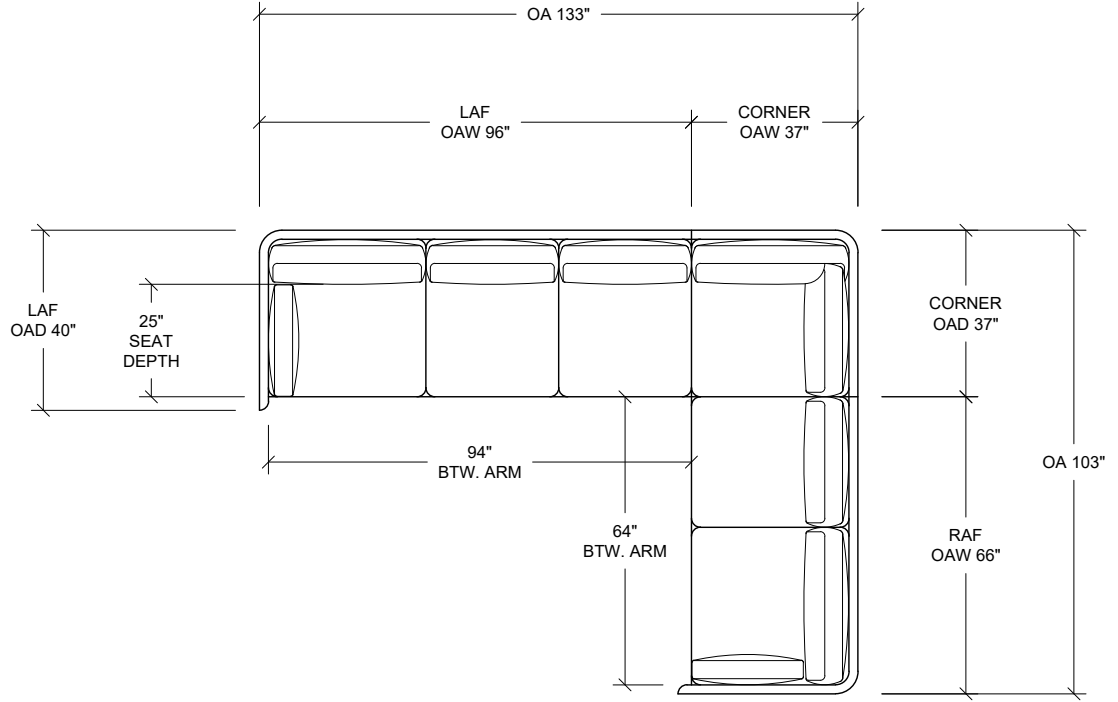

HOLLY HUNT STUDIO

POLERA 90° SECTIONAL SOFA

GENERAL NOTES:
ADDITIONAL SIZES MAY BE
AVAILABLE BY CUSTOM QUOTE

SEAT AND BACK CUSHION QUANTITY MAY
CHANGE DUE TO REQUESTED
CONFIGURATION

UNLESS SPECIFIED OTHERWISE, OVERALL
WIDTHS (OAW) OF 120" AND UP WILL BE
BUILT IN TWO UNITS AND ASSEMBLED
ON-SITE

STANDARD OVERALL DEPTH (OAD) IS 40"
WITH A STANDARD APPROXIMATE SEAT
DEPTH OF 25"

STANDARD OVERALL HEIGHT (OAH) IS 34"
WITH A STANDARD ARM/BODY HEIGHT
OF 28"

STANDARD SEAT HEIGHT TO SEAM IS 16"

INCREASING OR DECREASING THE SEAT
DEPTH WILL INCREASE OR DECREASE
THE OVERALL DEPTH ACCORDINGLY

INCREASING THE SEAT HEIGHT WILL
INCREASE BOTH THE OVERALL HEIGHT
AND ARM/BODY HEIGHT ACCORDINGLY

SOFA BODY SEAMING OFFERED IN PLAIN
OR PANEL OPTIONS; PLEASE SPECIFY
WHICH OPTION ON REQUEST

ALL CUSHIONS HAVE PLAIN SEAMING
DETAILS UNLESS OTHERWISE SPECIFIED

SEAT CUSHIONS ARE REVERSIBLE AND
HELD TO DECK AT REAR BY D-RINGS AND
CORRESPONDING FURNITURE SNAP RINGS

WALNUT PLINTH BASE AND GANGING
HARDWARE ARE REMOVABLE FOR DELIVERY

A LEFT ARM FACING / 90° CORNER / RIGHT ARM FACING SECTIONAL

COMPONENTS:

CORNER UNIT	BODY CONSTRUCTION	OAW RANGE (±3")	OAD RANGE (±3")	OAH RANGE (+3")	SEAT CUSHION QTY.	BACK CUSHION QTY.
90° CORNER	SINGLE	37" - 43" (22" - 28" SEAT DEPTH)	37" - 43" (22" - 28" SEAT DEPTH)	34" - 37" (28" - 31" ARM/BODY) (16" - 19" SEAT HEIGHT)	1	2
END UNITS	BODY CONSTRUCTION	OAW RANGE	OAD RANGE (±3")	OAH RANGE (+3")	SEAT CUSHION QTY.	BACK CUSHION QTY.
L/R ARM FACING	SINGLE	66" - 84"	37" - 43" (22" - 28" SEAT DEPTH)	34" - 37" (28" - 31" ARM/BODY) (16" - 19" SEAT HEIGHT)	2	2
		84" - 90"			2	3
		90" - 120"			3	3
	MULTIPLE	120" - 150"			4	4
L/R SIDE CHAISE	SNGLE	66" - 90"	37" - 43" (22" - 28" SEAT DEPTH)	34" - 37" (28" - 31" ARM/BODY) (16" - 19" SEAT HEIGHT)	2	2
		90" - 120"			3	3
		120" - 150"			4	4

CUSTOM SECTIONAL:

LEFT FACING END	BODY DETAIL	OAW	OAD	OAH	SEAT CUSHION QTY.	BACK CUSHION QTY.
CORNER	BODY DETAIL	OAW	OAD	OAH	SEAT CUSHION QTY.	BACK CUSHION QTY.
90° CORNER					1	2
RIGHT FACING END	BODY DETAIL	OAW	OAD	OAH	SEAT CUSHION QTY.	BACK CUSHION QTY.