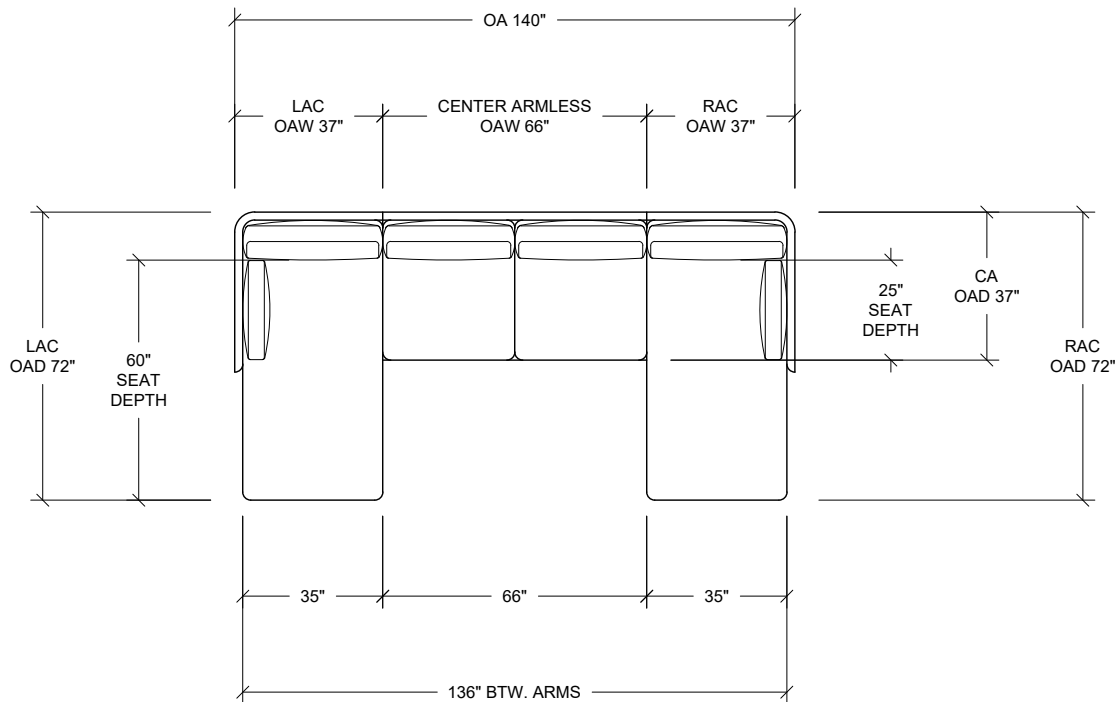

HOLLY HUNT STUDIO

POLERA U-CHAISE SECTIONAL SOFA

GENERAL NOTES:
ADDITIONAL SIZES MAY BE
AVAILABLE BY CUSTOM QUOTE

SEAT AND BACK CUSHION QUANTITY MAY
CHANGE DUE TO REQUESTED
CONFIGURATION

UNLESS SPECIFIED OTHERWISE, OVERALL
WIDTHS (OAW) OF 120" AND UP WILL BE
BUILT IN TWO UNITS AND ASSEMBLED
ON-SITE

STANDARD OVERALL DEPTH (OAD) IS 40"
WITH A STANDARD APPROXIMATE SEAT
DEPTH OF 25"

STANDARD OVERALL HEIGHT (OAH) IS 34"
WITH A STANDARD ARM/BODY HEIGHT
OF 28"

STANDARD SEAT HEIGHT TO SEAM IS 16"

INCREASING OR DECREASING THE SEAT
DEPTH WILL INCREASE OR DECREASE
THE OVERALL DEPTH ACCORDINGLY

INCREASING THE SEAT HEIGHT WILL
INCREASE BOTH THE OVERALL HEIGHT
AND ARM/BODY HEIGHT ACCORDINGLY

SOFA BODY SEAMING OFFERED IN PLAIN
OR PANEL OPTIONS; PLEASE SPECIFY
WHICH OPTION ON REQUEST

ALL CUSHIONS HAVE PLAIN SEAMING
DETAILS UNLESS OTHERWISE SPECIFIED

SEAT CUSHIONS ARE REVERSIBLE AND
HELD TO DECK AT REAR BY D-RINGS AND
CORRESPONDING FURNITURE SNAP RINGS

WALNUT PLINTH BASE AND GANGING
HARDWARE ARE REMOVABLE FOR DELIVERY

(A) LEFT ARM CHAISE / CENTER ARMLESS / RIGHT ARM CHAISE U-SECTIONAL

COMPONENTS:

ARM CHAISE	BODY CONSTRUCTION	OAW RANGE (+10")	OAD RANGE (±6")	OAH RANGE (+3")	SEAT CUSHION QTY.	BACK CUSHION QTY.
L/R ARM CHAISE	SINGLE	37" - 47"	66" - 78" (54" - 66" SEAT DEPTH)	34" - 37" (28" - 31" ARM/BODY) (16" - 19" SEAT HEIGHT)	1	1
CENTER UNIT	BODY CONSTRUCTION	OAW RANGE	OAD RANGE (±3")	OAH RANGE (+3")	SEAT CUSHION QTY.	BACK CUSHION QTY.
CENTER ARMLESS	SINGLE	66" - 90"	37" - 43" (22" - 28" SEAT DEPTH)	34" - 37" (28" - 31" ARM/BODY) (16" - 19" SEAT HEIGHT)	2	2
		90" - 120"			3	3
	MULTIPLE	120" - 150"			4	4

CUSTOM SECTIONAL:

LEFT ARM CHAISE	BODY DETAIL	OAW	OAD	OAH	SEAT CUSHION QTY.	BACK CUSHION QTY.
					1	1
CENTER ARMLESS	BODY DETAIL	OAW	OAD	OAH	SEAT CUSHION QTY.	BACK CUSHION QTY.
RIGHT ARM CHAISE	BODY DETAIL	OAW	OAD	OAH	SEAT CUSHION QTY.	BACK CUSHION QTY.
					1	1