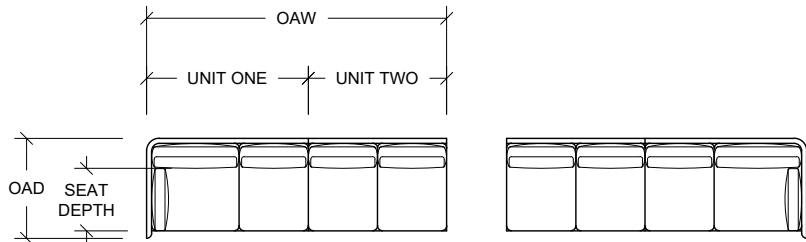

C (LEFT/RIGHT) ARM FACING: FOUR SEAT
120"W AND UP