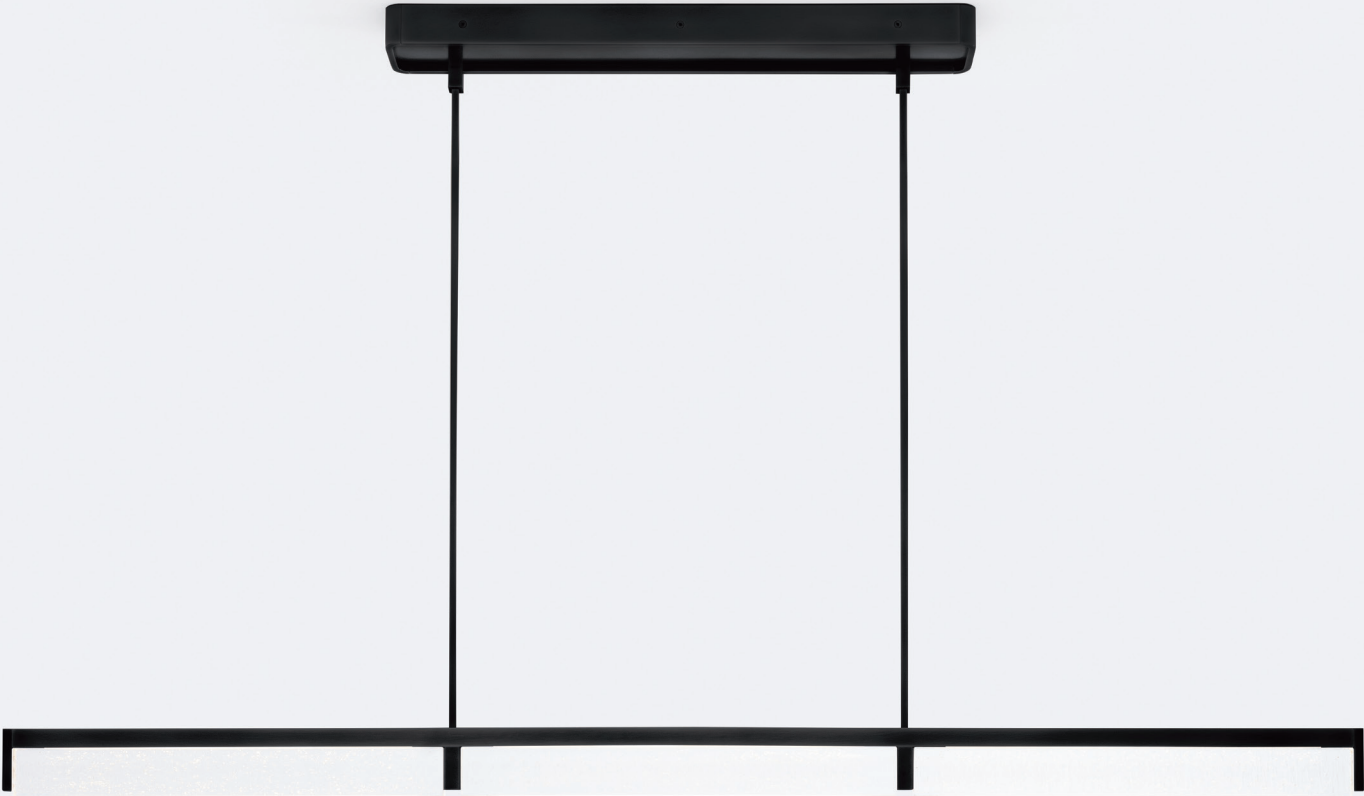

HOLLY HUNT STUDIO

KORI LINEAR CHANDELIER

KORI LINEAR CHANDELIER

KOØ-LIN-HL

WIDTH:	68.375"	174 CM
DEPTH:	4.5"	11 CM
HEIGHT:	3.5"	8 CM

UL LISTED, cUL LISTED, CE LISTED, IP30

VISIT [HOLLYHUNT.COM](https://www.hollyhunt.com) TO CHECK STOCK AND PRICE, ORDER SAMPLES AND MANAGE PROJECTS.