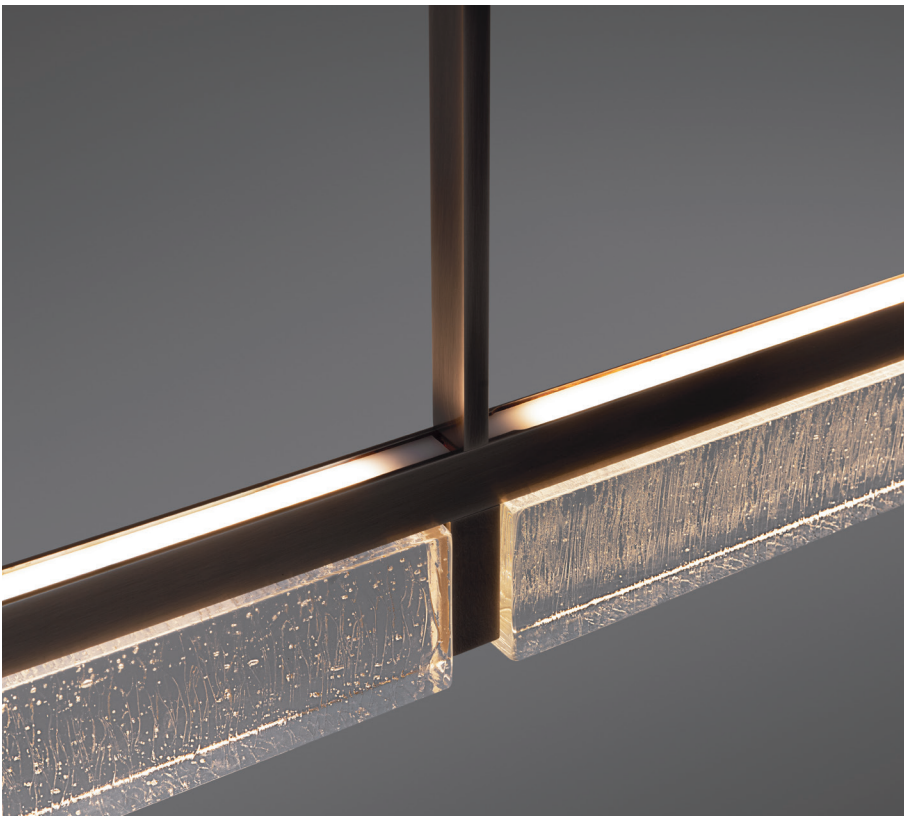

HOLLY HUNT STUDIO

KORI LINEAR CHANDELIER

KORI LINEAR CHANDELIER

KOØ-LIN-HL

WIDTH:	68.375"	174 CM
DEPTH:	4.5"	11 CM
HEIGHT:	3.5"	8 CM

UL LISTED, cUL LISTED, CE LISTED, IP30

VISIT [HOLLYHUNT.COM](https://www.hollyhunt.com) TO CHECK STOCK AND PRICE, ORDER SAMPLES AND MANAGE PROJECTS.