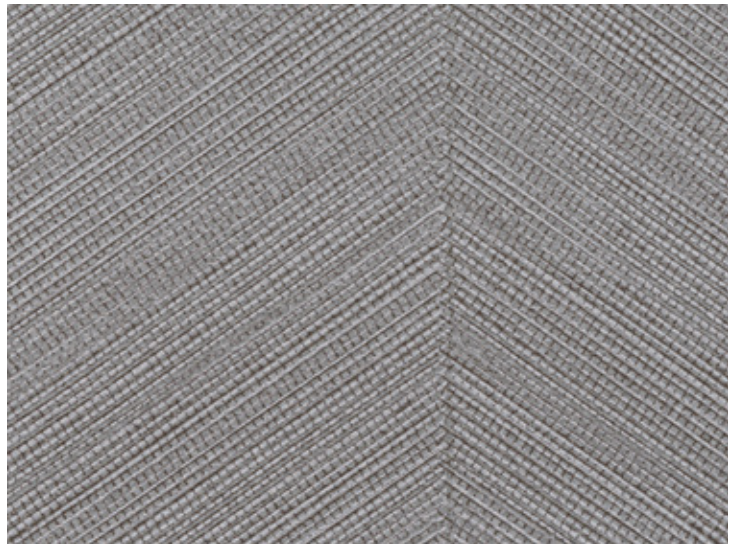

**Silvio/W6034**

**Description:** Printed Woven Glass

**Dimensions:** 38.6" w (98 cm)

**Edges:** Pretrimmed

**Flame Testing:** ASTM-E84 Class A

**Product Care:** Washable

HOLLY HUNT  
Walls

W6034/003 LIMESTONE

FEATURED W6034/005 PEACOCK, ERIN MCGUINNESS PORCELAIN LINES VESSELS AND PESO SIDE TABLE

**Pattern Maker Collection**

**Silvio/W6034**

**W6034/001 PEARL**

**W6034/002 STERLING**

**W6034/003 LIMESTONE**

**W6034/004 FOG**