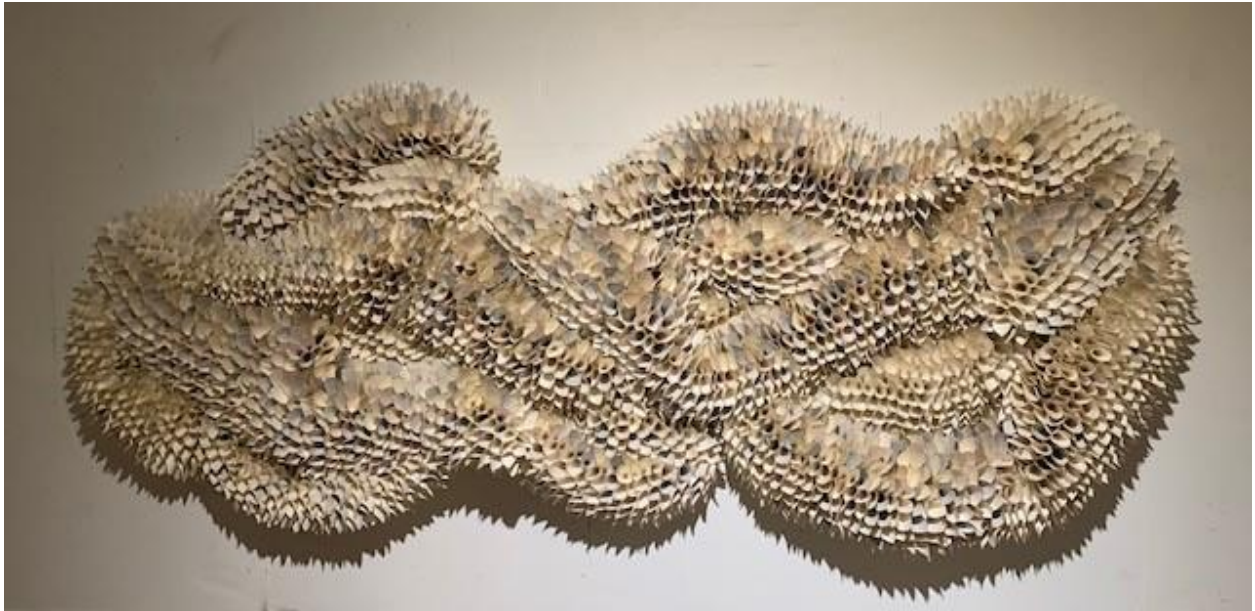

HOLLY HUNT ART

Samuelle Green
Cloud Field I
50 x 68 x 11" (127 x 172.72 x 27.94cm)
Works on Paper
Serial No. HH2078373

HOLLY HUNT ART

Samuelle Green
Untitled
53 x 91 x 13" (134.62 x 231 x 33)
Works on Paper
Serial No. HH2084833

HOLLY HUNT ART

Samuelle Green
Off White Wall Sculpture
129 x 51 x 14" (327.66 x 129.54 x 35.5cm)
Works on Paper
Serial No. HH2084405

HOLLY HUNT ART

Samuelle Green
Motted II
76 x 50 x 13" (193 x 127 x 33cm)
Works on Paper
Serial No. HH2084404