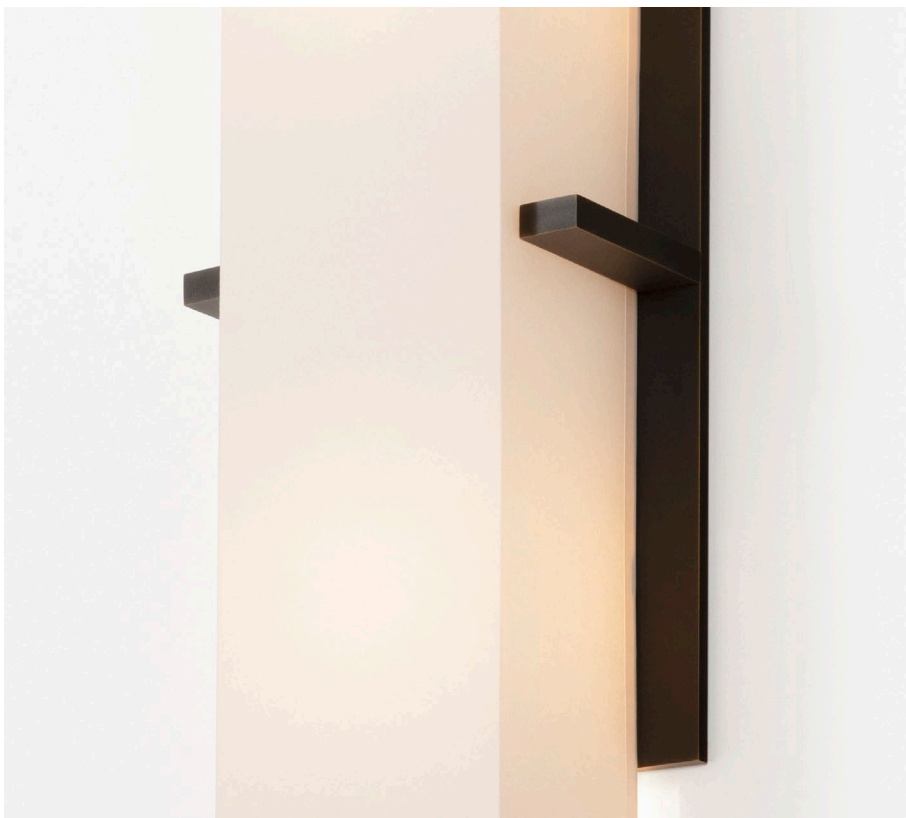

HOLLY HUNT STUDIO

STATURE SCONCE

STATURE SCONCE

STA-SCN

MEASUREMENT WITH SHADE:

WIDTH:	7"	18 CM
DEPTH:	4"	10 CM
HEIGHT:	22"	56 CM

UL LISTED, cUL LISTED, CE LISTED, IP10,
ADA COMPLIANT

VISIT [HOLLYHUNT.COM](https://www.hollyhunt.com) TO CHECK STOCK
AND PRICE, ORDER SAMPLES AND
MANAGE PROJECTS.