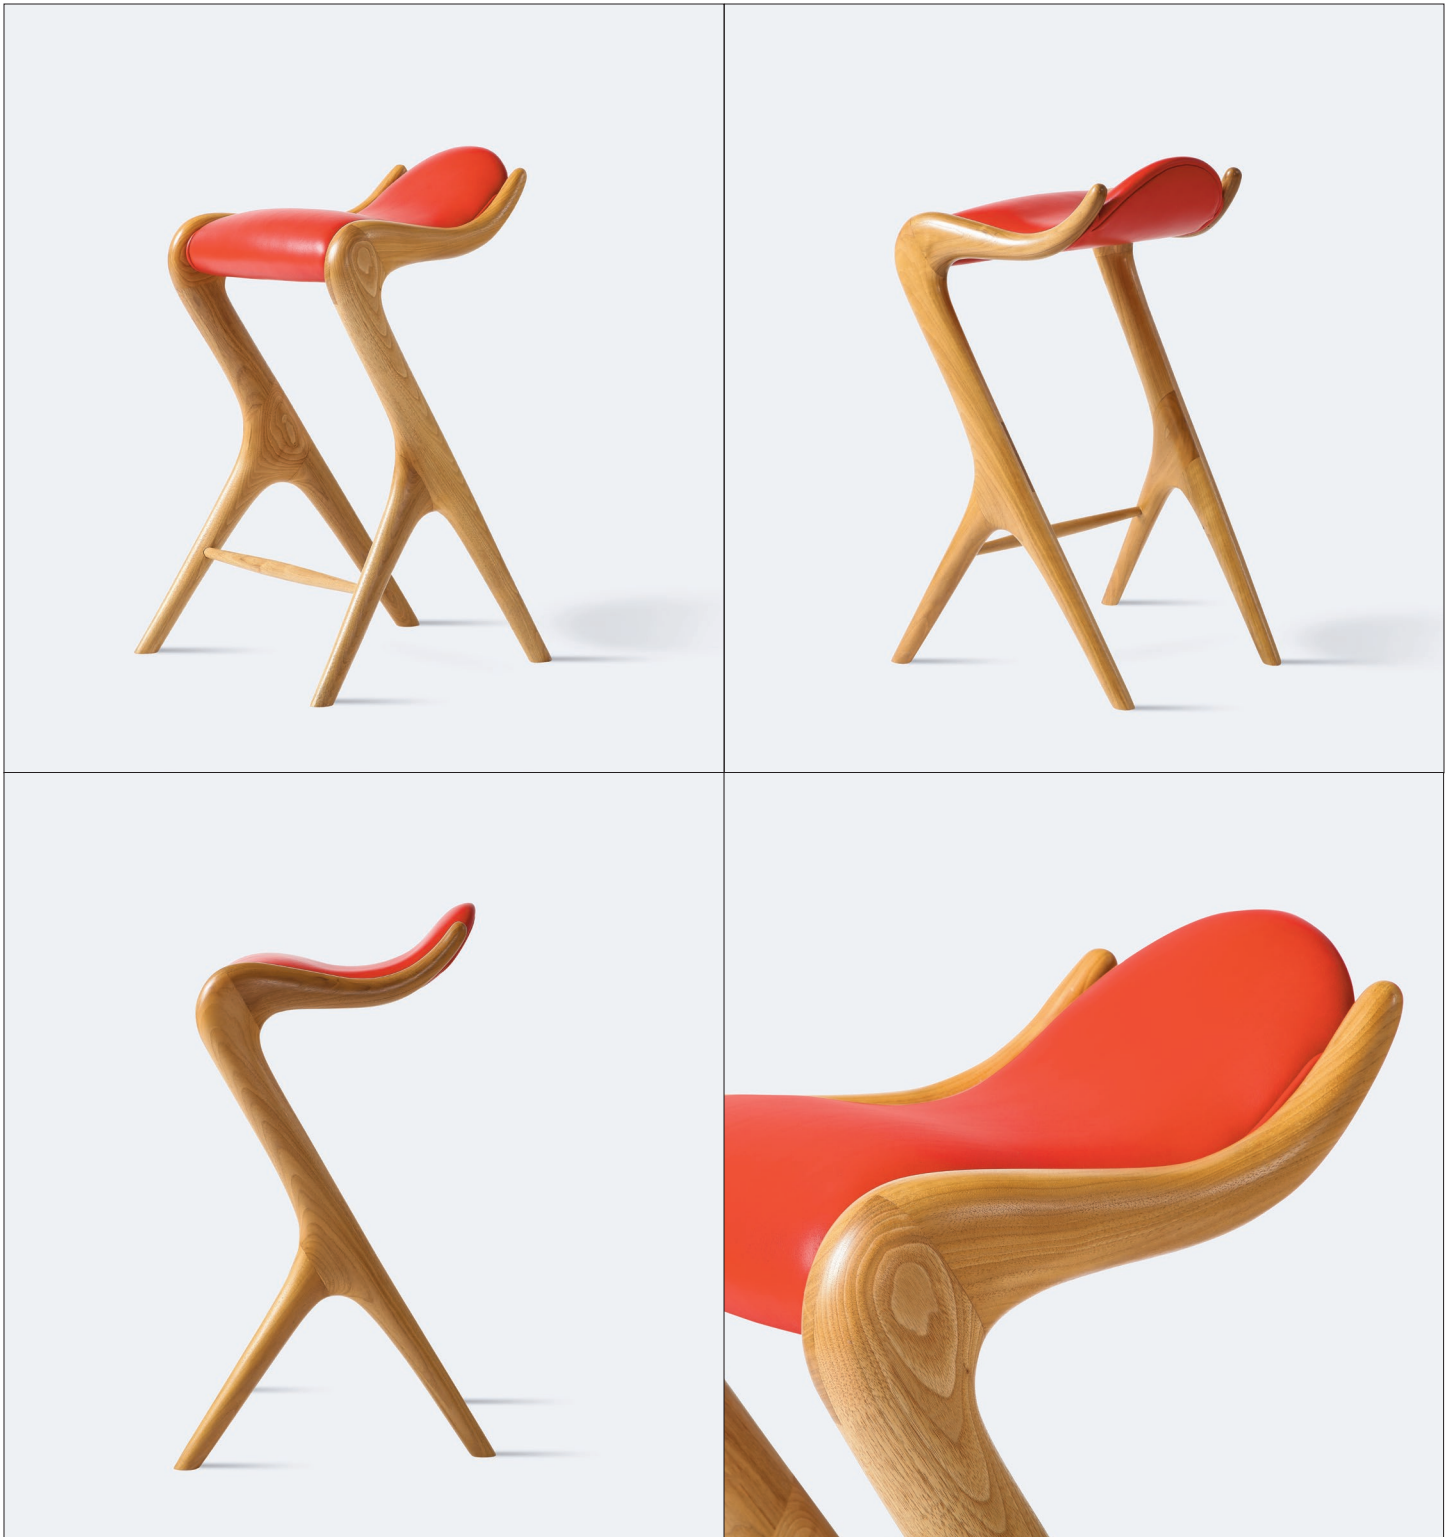

Sculpted Saddle Seat Bar Stool  
Model 71913 B | Designed 2022

Width 18 in (46 cm)  
Depth 18 in (46 cm)  
Height 33.25 in (84 cm)

Seat Height 29.75 in (76 cm)  
Shown in Fabric Romeo: Red Lacquer  
Shown in Finish Sand

Species Walnut  
COM 1 yd  
COL 18 sq ft