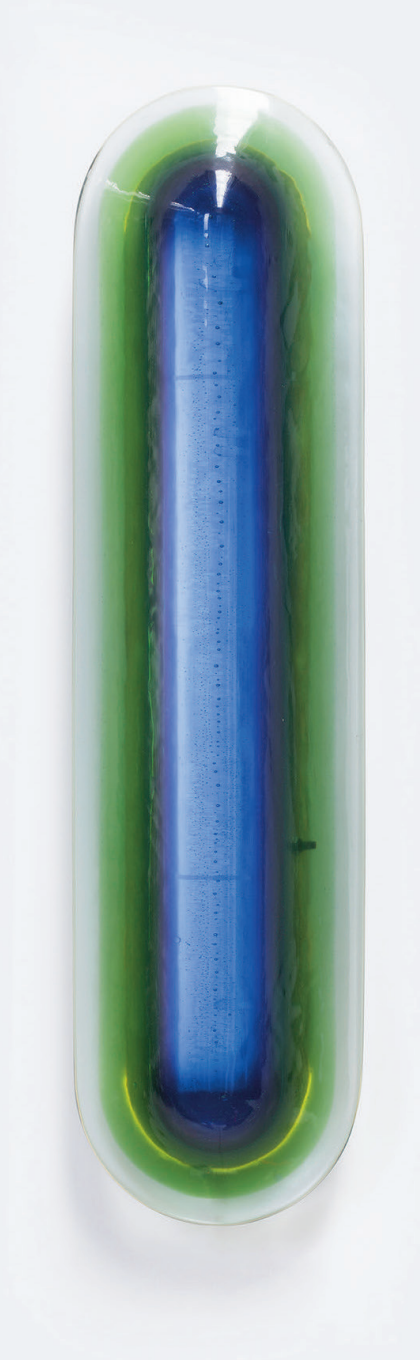

HOLLY HUNT DESIGN DRAGA & AUREL

JOY SCONCE

HOLLY HUNT DESIGN DRAGA & AUREL

JOY SCENCE

JOØ-SCN

WIDTH: 7.87" 20 CM
DEPTH: 5.11" 13 CM
HEIGHT: 31.5" 80 CM

WIDTH: 7.87" 20 CM
DEPTH: 5.11" 13 CM
HEIGHT: 63" 160 CM