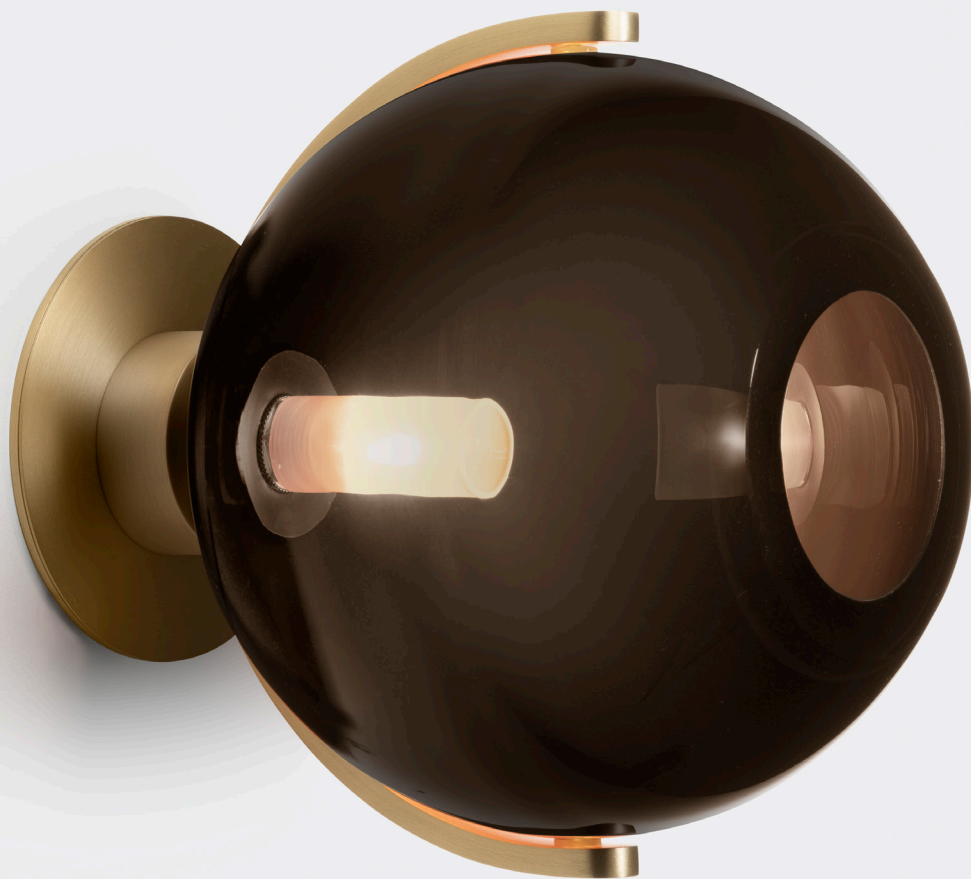

HOLLY HUNT DESIGN POUENAT

ANOTHER DAY SCONCE

HOLLY HUNT DESIGN POUENAT

ANOTHER DAY SCONCE

PO1-40
DESIGN DAMIEN LANGLOIS-MEURINNE

SIZE 1:

WIDTH:	6"	15 CM
DEPTH:	7"	18 CM
HEIGHT:	6.75"	17 CM

SIZE 2:

WIDTH:	8"	20 CM
DEPTH:	9"	23 CM
HEIGHT:	8.75"	22 CM

ALL PRICING REQUIRES A FORMAL QUOTE
