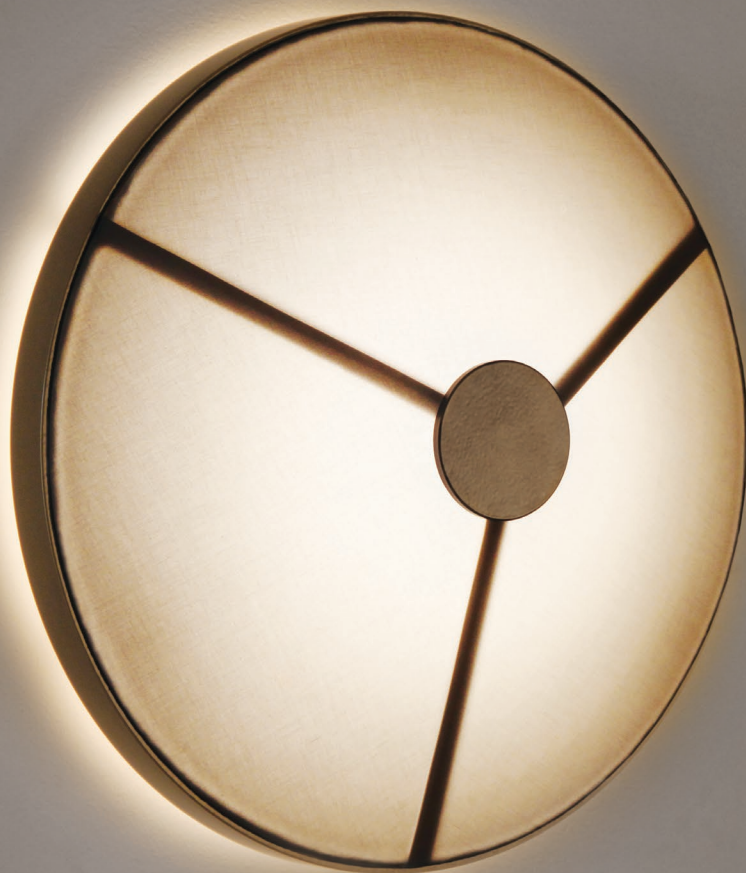

HOLLY HUNT DESIGN KEVIN REILLY

OJO SCONCE OR CEILING MOUNT

## OJO SCONCE OR CEILING MOUNT

OJØ-SCN

WIDTH:	15"	38 CM
DEPTH:	4.25"	11 CM
HEIGHT:	15"	38 CM

UL LISTED/ CE LISTED/DAMP LISTED

ALL PRICING REQUIRES A FORMAL QUOTE

---