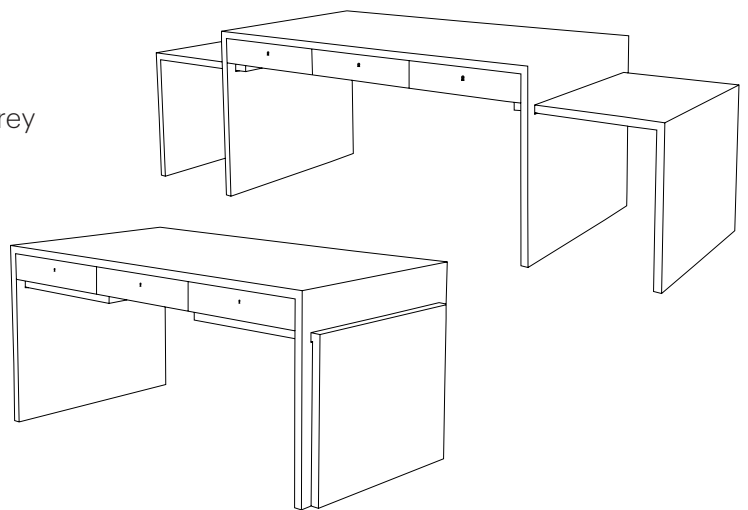

## Bureau De Direction 1930

Structure | Oak

Finish | Natural, Black, Pin, Brown, Wenge, or Grey

### Open

Width | 102 in 259 cm

### Closed

Width | 65 in 165 cm

Depth | 33.5 in 85 cm

Height | 29.6 in 75 cm

INCLUDES THREE LOCKING DRAWERS  
AND TWO LATERAL SLIDING SHELVES

SHOWN REVERSE, ABOVE, AND LEFT IN OAK GREY FINISH

SHOWN BELOW, RIGHT IN OAK BROWN FINISH