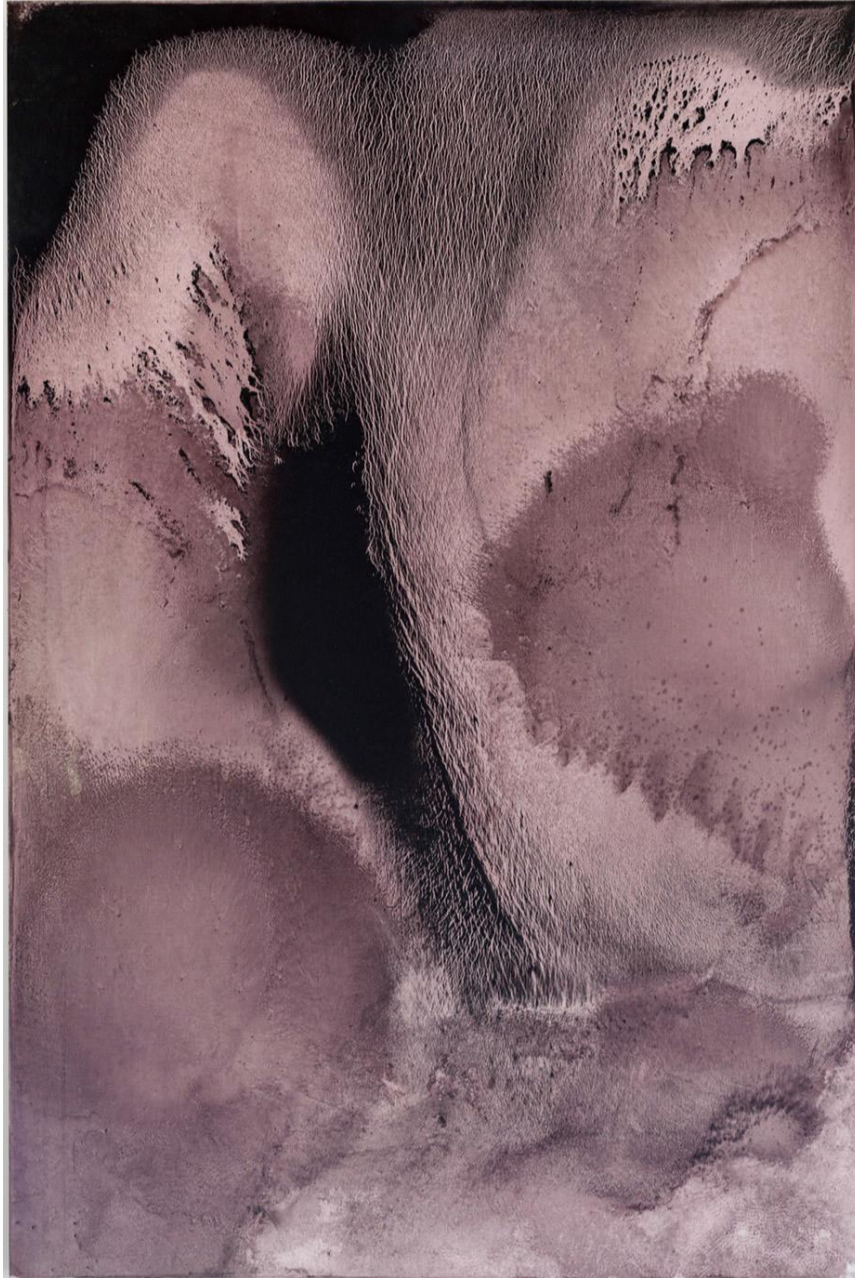

HOLLY HUNT ART

AVAILABLE WORKS

Tim Bailey
Hiroshige at the Base of a Waterfall
39 x 59" (100 x 150cm)
Oil and Varnish on Coated Aluminum
Serial No. HH2036461

HOLLY HUNT ART

Tim Bailey
Avidya
39 x 59" (100 x 150cm)
Oil and Varnish on Coated Aluminum
Serial No. HH2036460

HOLLY HUNT ART

Tim Bailey
Untitled 104
35.4 x 47.2" (90 x 120cm)
Oil and Resin on Coated Aluminum
Serial No. HH2036458

HOLLY HUNT ART

Tim Bailey
Layered Painting 2
94.5 x 59" (150 x 240cm)
Oil and Varnish on Coated Aluminum
Serial No. HH2036457

HOLLY HUNT ART

Tim Bailey
Layered Painting 4
78.75 x 59" (150 x 200cm)
Oil and Varnish on Coated Aluminum
Serial No. HH2036456