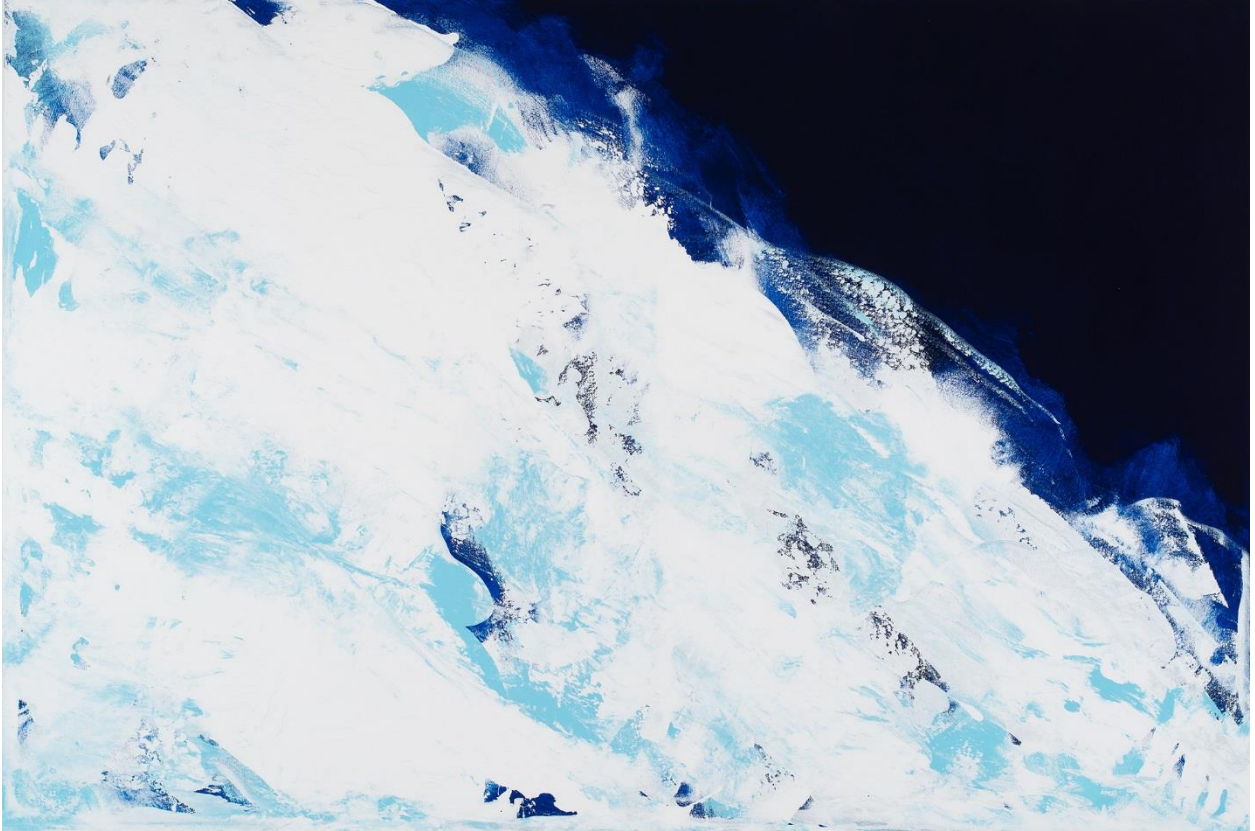

HOLLY HUNT ART

AVAILABLE WORKS

Ed Charbonneau
Unusual Landscape #1
63 x 65 (160.02 x 165.1cm)
Oil on Canvas
Serial No. HH044831

HOLLY HUNT ART

Ed Charbonneau
Wake #1
52 x 78" (132.08 x 198.12cm)
Acrylic on Canvas
Serial No. HH2013503

HOLLY HUNT ART

Ed Charbonneau
Wake #2
52 x 78" (132.08 x 198.12cm)
Acrylic on Canvas
Serial No. HH2013502