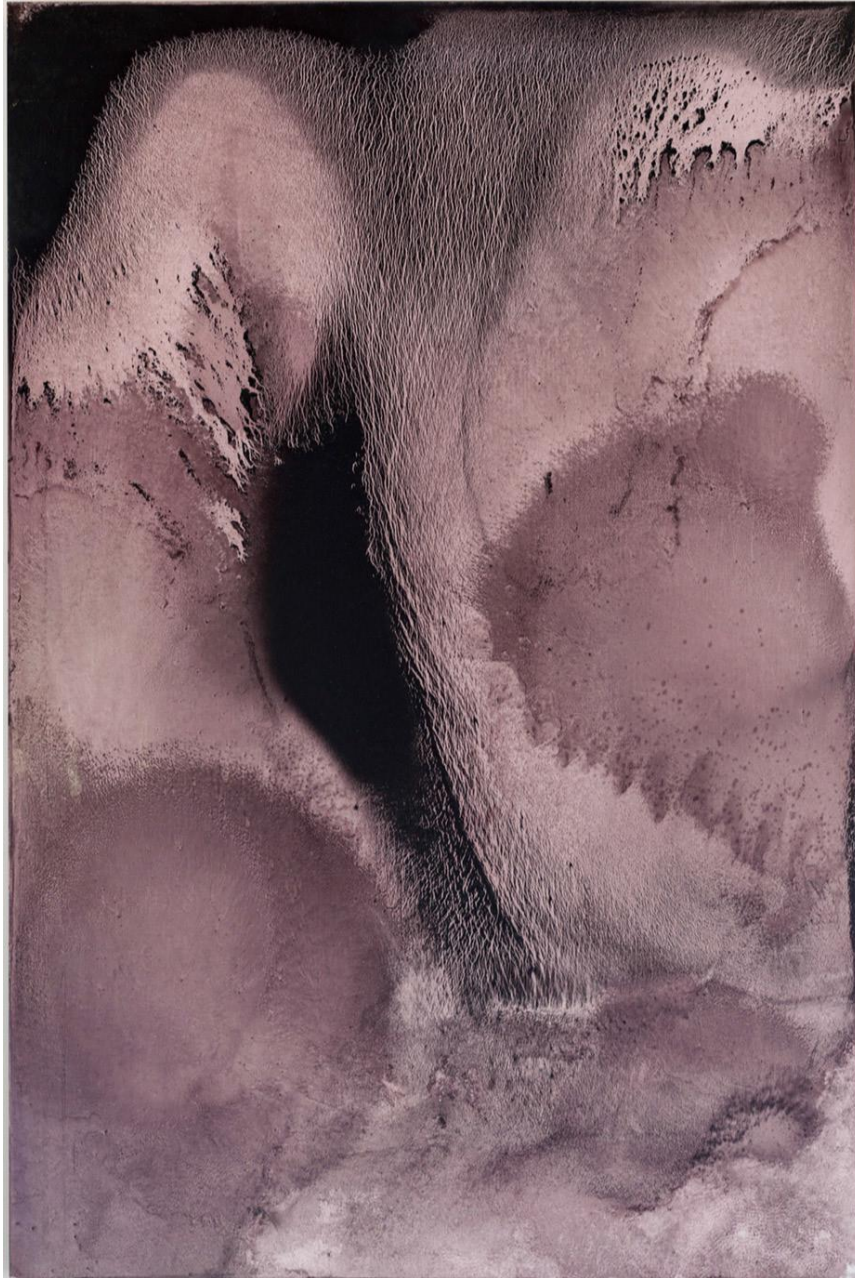

# HOLLY HUNT ART

## AVAILABLE WORKS

Tim Bailey

Hiroshige at the Base of a Waterfall

39 x 59" (100 x 150cm)

Oil and Varnish on Coated Aluminum

Serial No. HH2036461

# HOLLY HUNT ART

Tim Bailey  
Avidya  
39 x 59" (100 x 150cm)  
Oil and Varnish on Coated Aluminum  
Serial No. HH2036460

# HOLLY HUNT ART

Tim Bailey  
Untitled 104  
35.4 x 47.2" (90 x 120cm)  
Oil and Resin on Coated Aluminum  
Serial No. HH2036458