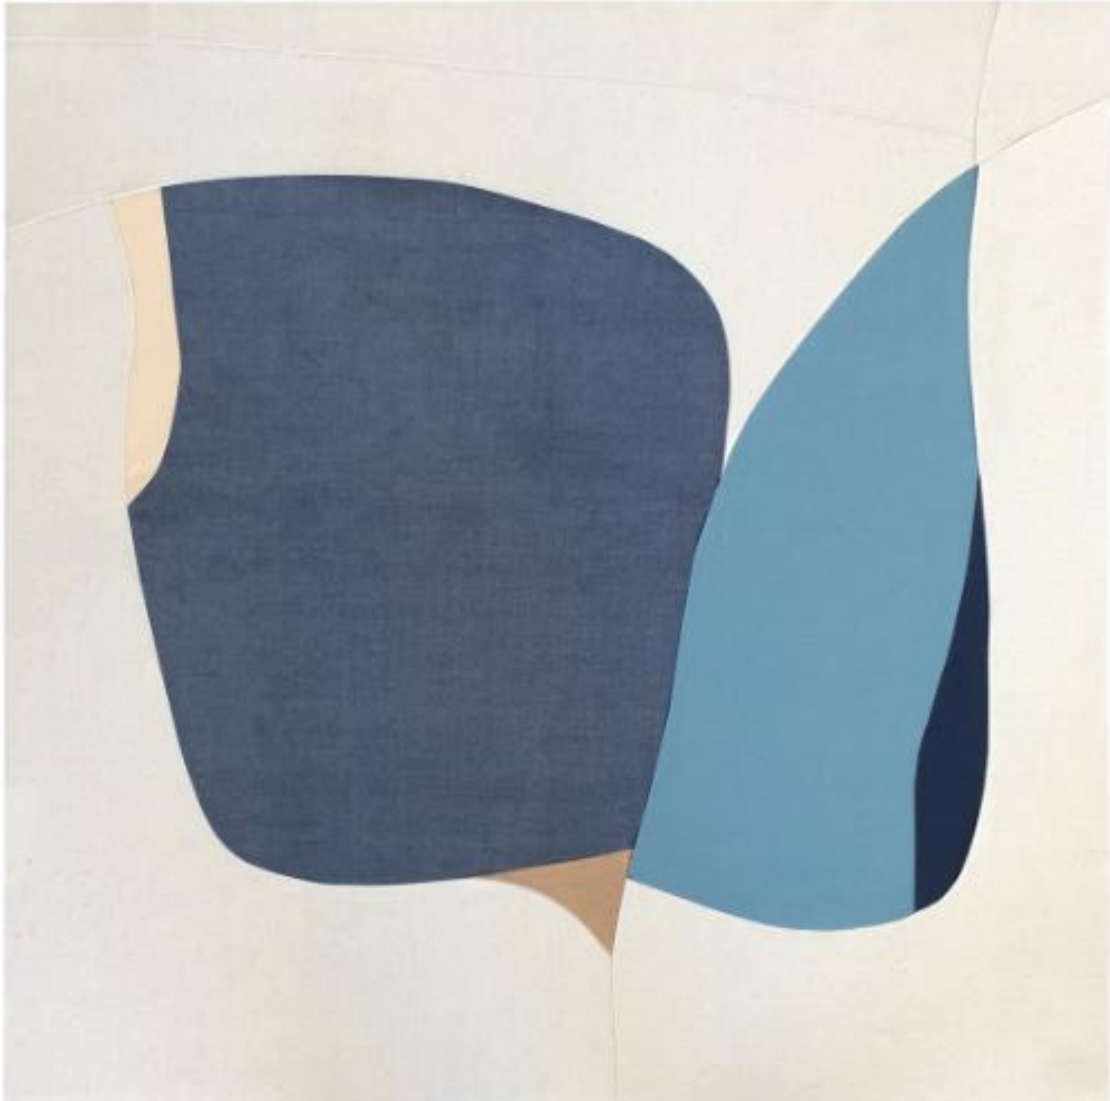

HOLLY HUNT ART

Meike Legler
Head in the Clouds
Mixed Fabrics Over Stretched Canvas
40 x 40" (101.6 x 101.6cm)
Serial No. HH2021454