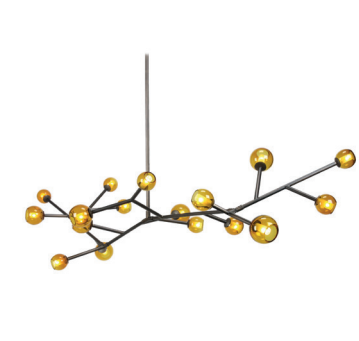

17.25DIA X 25.75H (44 DIA X 65H CM)

CANDLELIGHT CHANDELIER

82.7W x 34.7D x 11.8H
(210W x 88D x 30H CM) WITHOUT STEM

CANDLELIGHT FLOOR LAMP

19W x 10.25D x 70.5H (48W x 26D x 181H cm)

CANDLELIGHT SCONCE

7.1W x 2.8D x 31.2H (18W x 7D x 80H cm)

CANDLELIGHT SCONCE NO. 2

4.75W x 3.25D x 11.75H (12W x 8D x 30H cm)

CANDLELIGHT SCONCE NO. 4

23.5W x 7D x 27.5H (60W x 18D x 70H cm)
34.5W x 11.75D x 82H (88W x 30D x 210H cm)

CONSTELLATION CHANDELIER

88.6 Diameter x 23.6H (225 Dia x 60H cm)