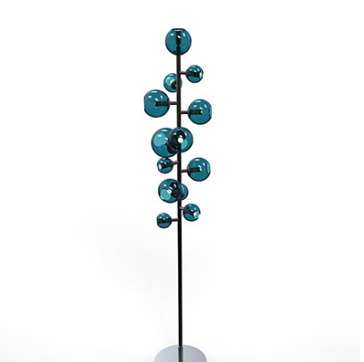

ANOTHER DAY HANGING LIGHT

28.9 DIA X 33.5H (74 DIA X 85H CM)

ANOTHER DAY PENDANT

MULTIPLE SIZES/COLORS

ANOTHER DAY SCENCE

6W x 7.5D x 6.75H (15W x 19D x 17H cm)
8W x 9.5D x 8.75H (20W x 24D x 22H cm)

ANOTHER DAY TABLE LAMP

CANDLELIGHT SCONCE NO. 2

4.75W x 3.25D x 11.75H (12W x 8D x 30H cm)

CANDLELIGHT SCONCE NO. 4

23.5W x 7D x 27.5H (60W x 18D x 70H cm)
34.5W x 11.75D x 82H (88W x 30D x 210H cm)

CONSTELLATION CHANDELIER

88.6 Diameter x 23.6H (225 Dia x 60H cm)

LAST NIGHT BRANCHE CHANDELIER

MULTIPLE SIZES/FINISHES

LAST NIGHT CHANDELIER

MULTIPLE SIZES/FINISHES

LAST NIGHT SCONCE

10.24W x 8.27D x 15.6H (26W x 21D x 40H cm)
MULTIPLE COLORS/FINISHES

LAST NIGHT SUSPENSION TOTEM

14.5 DIA x 98H (37 DIA x 250H CM)
MULTIPLE COLORS/FINISHES

LAST NIGHT TOTEM

14.5 DIA x 98H (37 DIA x 250H CM)
MULTIPLE COLORS/FINISHES

LAST NIGHT TOTEM FLOOR LAMP

14.5 Diameter x 75.6H (37 Dia x 192H cm)
MULTIPLE COLORS/FINISHES