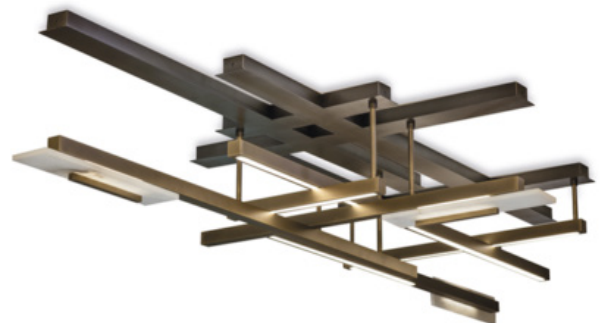

FUSION DINING TABLE

98.4W x 47.2D x 33.2H (250W x 120D x 85H CM)
118.1W x 49.2D x 33.2H (300W x 125D x 85H CM)

FUSION SIDE TABLE

27.6W x 19.7D x 20.3H (33W x 50D x 52H CM)

ANOTHER DAY FLOOR LAMP

17.25DIA X 71.75H (44 DIA X 182H CM)

ANOTHER DAY HANGING LIGHT

28.9 DIA X 33.5H (74 DIA X 85H CM)

ANOTHER DAY PENDANT

MULTIPLE SIZES/COLORS

ANOTHER DAY SCENCE

6W x 7.5D x 6.75H (15W x 19D x 17H cm)
8W x 9.5D x 8.75H (20W x 24D x 22H cm)

ANOTHER DAY TABLE LAMP

17.25DIA X 25.75H (44 DIA X 65H CM)

CANDLELIGHT CHANDELIER

82.7W x 34.7D x 11.8H
(210W x 88D x 30H CM) WITHOUT STEM

CANDLELIGHT FLOOR LAMP

19W x 10.25D x 70.5H (48W x 26D x 181H cm)

CANDLELIGHT SCONCE

7.1W x 2.8D x 31.2H (18W x 7D x 80H cm)